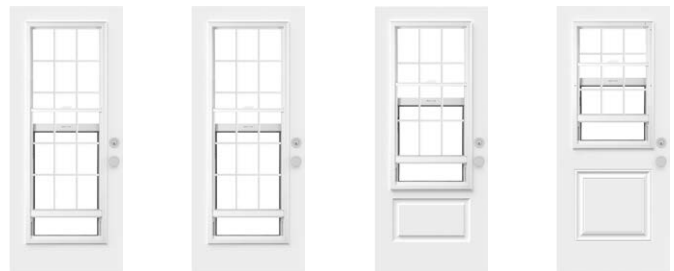

Distinction grilles — Low E/Argon

- 22"×64" 24-017-060-002 (CAAL) 24-020-060-002 (CAFA)
- 20"×64" 24-017-038-002 (CAAL) 24-020-038-002 (CAFA)
- 22"×48" 24-017-057-001 (CAAL) 24-020-057-001 (CAFA)
- 22"×36" 24-017-050-001 (CAAL) 24-020-050-001 (CAFA)

Perimeter grilles also available.