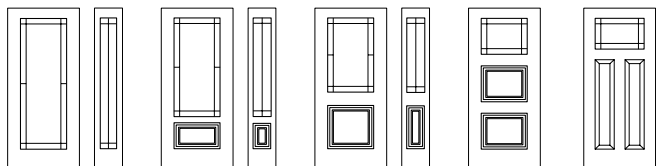

Perimeter grille

22" x 64"
20" x 64"
7" x 64"
22" x 48"
8" x 48"
22" x 36"
8" x 36"
22" x 17"
22" x 14⁷/₁₆"

Custom configurations

Create a custom configuration with your choice of split, color, and grill profile, in the size that fits your project.