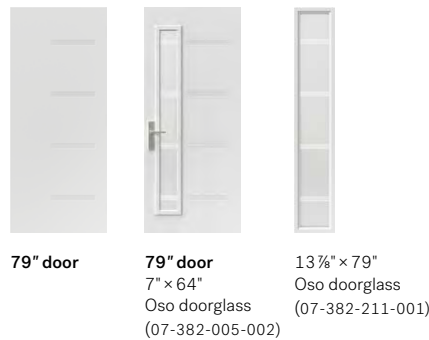

Oso

Discreet lines and complex embossments add up to give Oso its refined and unique style. The asymmetrical design allows for the integration of a doorlite — ideal solution for narrow entryways — or a pull bar for added elegance.

Suggested frame profile
Contemporary

Dimensions
33 3/4", 35 3/4" x 79"

79" door   79" door   13 7/8" x 79"
7" x 64"   Oso doorglass
Oso doorglass   (07-382-211-001)
(07-382-005-002)