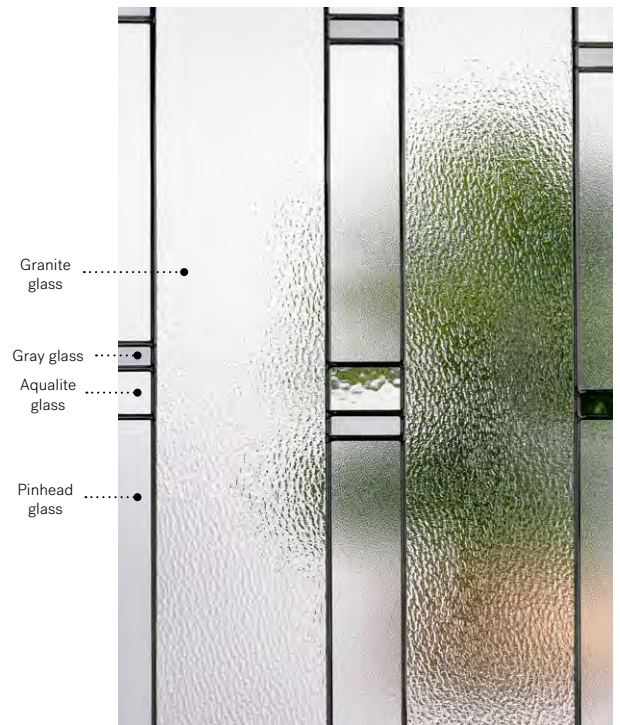

Ophir

Borrowing design cues from Craftsman style stained glass, this unique model is a perfect match with rich and classic stone houses. With its bold mix of strong textures punctuated by gray glass inserts, Ophir will be the centerpiece of your homes facade.

Stained glass: Aqualite glass, gray glass, Granite glass and Pinhead glass
Caming: Zinc or patina
Frames: Contemporary or NovaPVC
Sidelites and transoms: Looks great accompanied by Pinhead glass
Available in custom sizes

Privacy level

4/5
PRIVATE

Frames 22" x 64"
Contemporary 10-388-060
NovaPVC 10-388-060

Frames 22" x 48"
Contemporary 10-388-057
NovaPVC 10-388-057

Frames 22" x 36"
Contemporary 10-388-050
NovaPVC 10-388-050

Frames 22" x 17"
Contemporary 10-388-259
NovaPVC 10-388-259

Frames 22" x 14 7/16"
Contemporary 10-388-260
NovaPVC 10-388-260

Frames 7" x 64"
Contemporary 10-388-005
NovaPVC 10-388-005

Frames 8" x 48"
Contemporary 10-388-017
NovaPVC 10-388-017

Frames 8" x 36"
Contemporary 10-388-010
NovaPVC 10-388-010