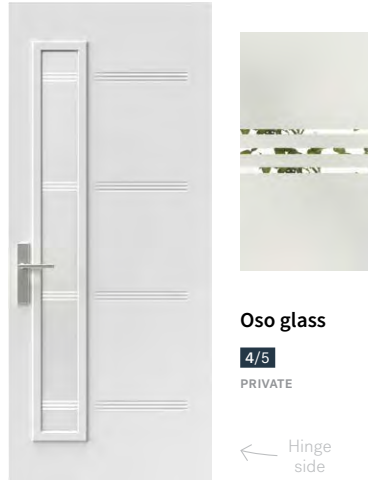

Era embossment