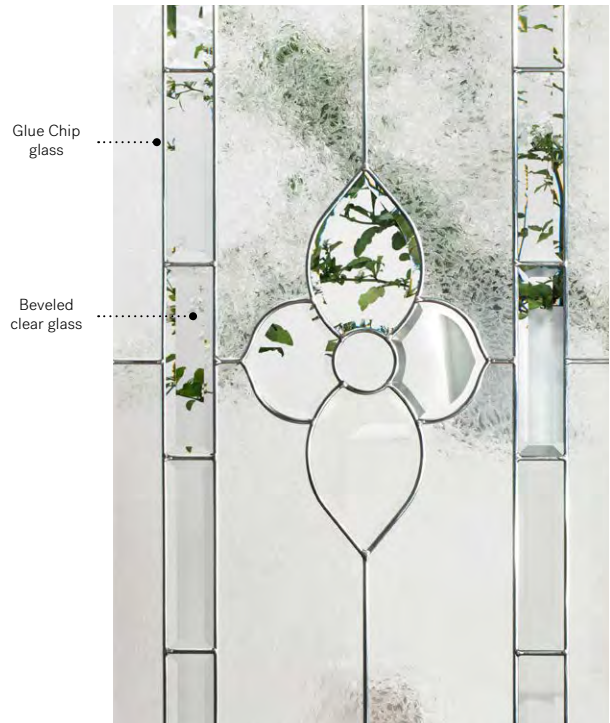

Stained glass: Beveled Pinhead glass and Diamond glass.

Caming: Zinc or Patina.

Frames: Contemporary or NovaPVC.

Sidelites and transoms: Looks great accompanied by Pinhead glass.

Available in custom sizes.

Allure

With its assertive jewelled central floral element, Allure never fails to impress.

Stained glass: Beveled clear glass and Glue Chip glass.

Caming: Zinc or Brass.

Frames: NovaPVC or stainable.

Sidelites and transoms: Looks great accompanied by Glue Chip glass.

Available in custom sizes.

Privacy level

2/5

SEMI-PRIVATE

Frames	22" × 48"			22" × 36"		
	Zinc	Brass		Zinc	Brass	
NovaPVC	10-002-057	004 002		10-002-050	009 003	
Stainable	10-002-057	011 010		10-002-050	016 008	