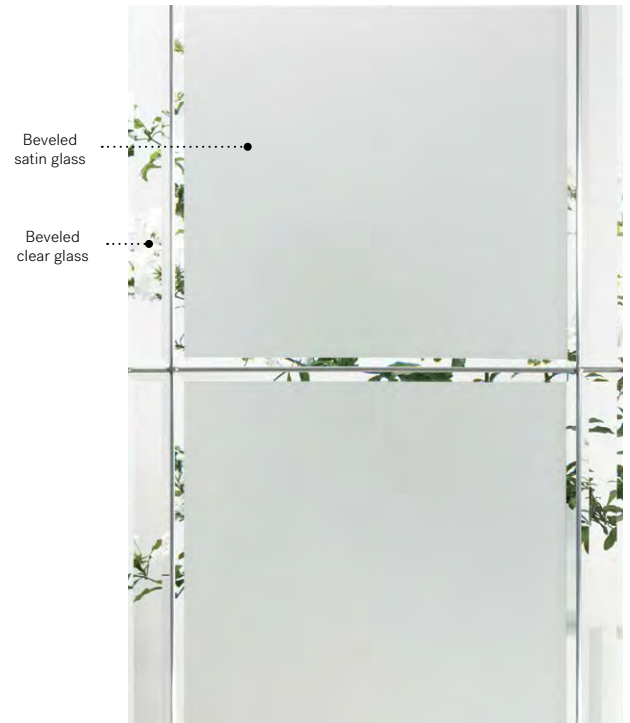

NovaPVC	10-310-211	Zinc	Pat.
		003	001

Opal

Orleans steel door with Prestige mouldings p.21. Opal 22" x 48" doorglass p.85.

Opal

Opal is the result of a rich arrangement of beveled glass in a timeless style. Clear and Satin finish glass will ensure the privacy of your home while allowing light to flood in. The softness of its simple and symmetrical shapes will add elegance to your architecture.

Stained glass: Beveled clear glass and beveled Satin glass
Caming: Zinc
Frames: Contemporary, NovaPVC or stainable
Sidelites and transoms: Looks great accompanied by Satin finish glass
 Available in custom sizes