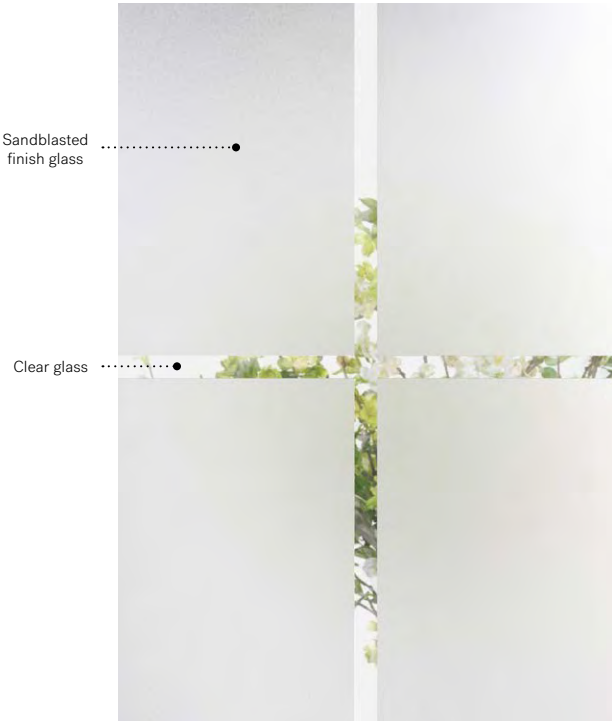

NEW

Balance

An homage to classic grills with a modern touch. Balance is composed of sandblasted finish glass showcasing elegant intersecting clear glass lines, offering both privacy and visibility. Though tailored for modern-farmhouse style homes, this model effortlessly transforms classic exteriors, infusing them with a fresh, updated look.