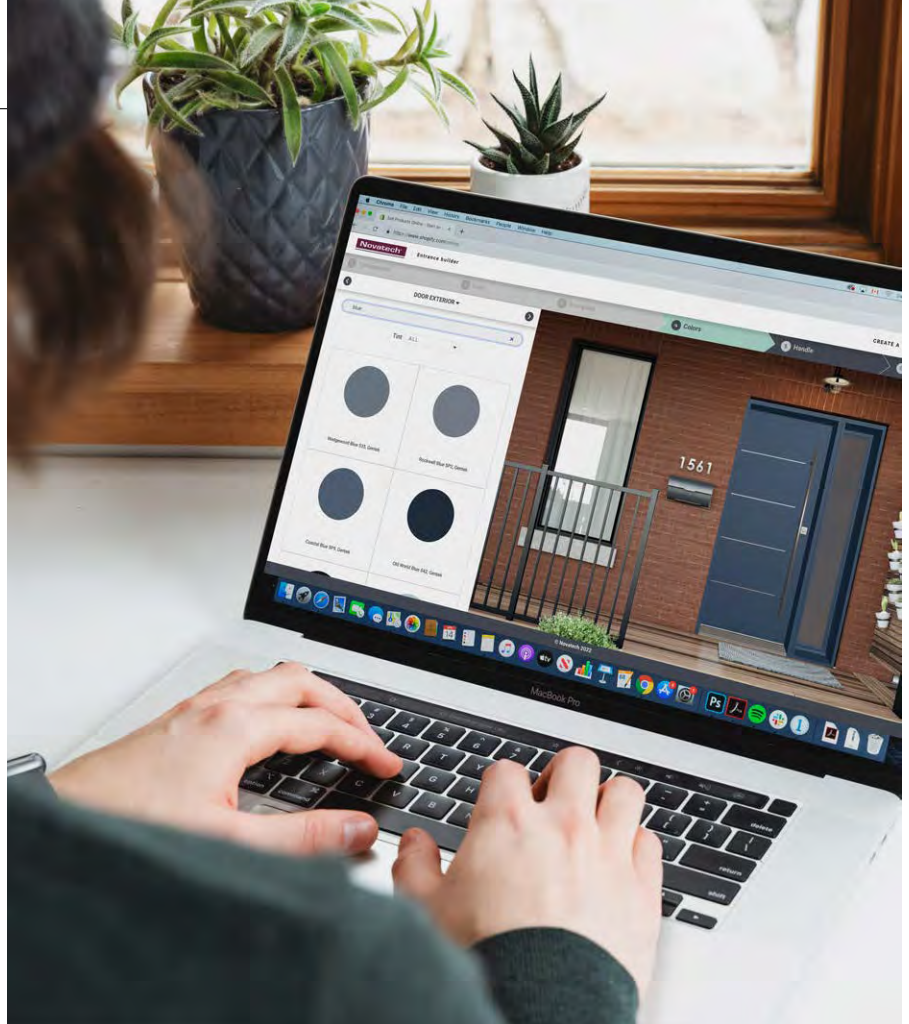

Balance doorglass
p.62 **NEW**

ENTRY DOORS

2024 Collection

NEW

The entrance builder

Create the entrance of your dreams in a few simple steps. Upload a photo of your home, add your favourite entry door configurations, and see if your chosen door and doorglass are a good fit for your home.

Start creating at
design.novatechgroup.com

Visit our website

Consult the complete catalog on our website for all of the available sizes, options and details for each of our products as well as many useful resources to help you get inspired and plan your entry door project.