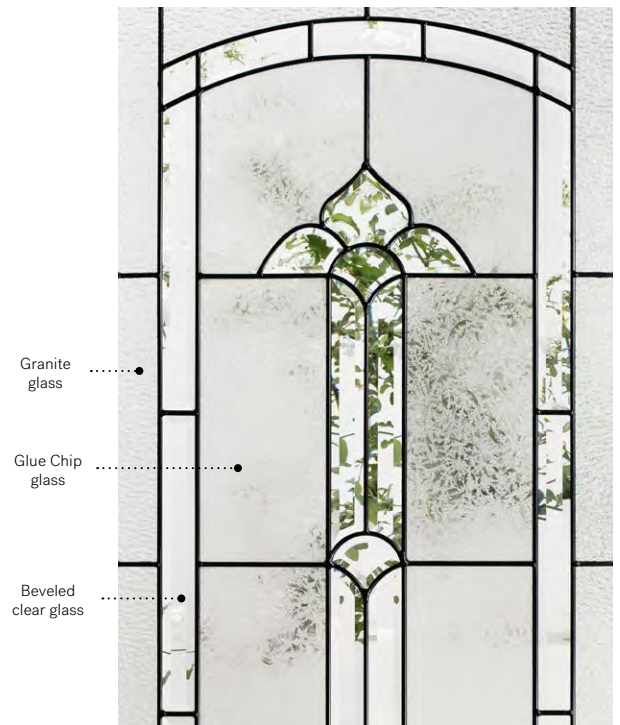

Caming: Zinc or Patina

Frames: NovaPVC or stainable

Sidelites and transoms: Looks great accompanied by Granite glass

Available in custom sizes

Privacy level

2/5

SEMI-PRIVATE

Frames 22" x 64"