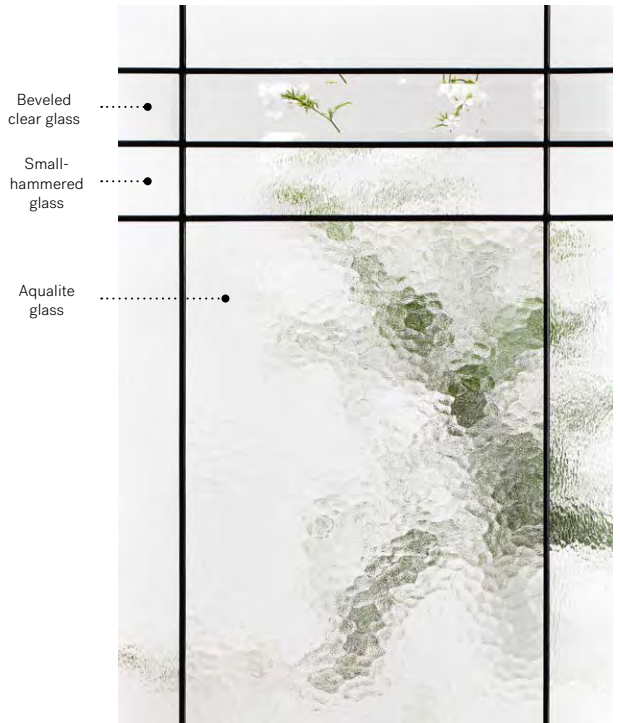

Celeste

Celeste stained glass
for your garage door.

Visit garaga.com/celeste
Details on p. 111.

Orleans steel door with Prestige mouldings p.21. Celeste 22" x 48" doorglass with 8" x 48" sidelite p.69.

Celeste

Celeste juxtaposes different types of glass within its patina coming, creating a delicate geometric pattern with a refined and balanced light effect.

Stained glass: Beveled clear glass, Small-hammered glass and Aqualite glass

Caming: Patina

Frames: Contemporary, NovaPVC or stainable

Sidelites and transoms: Looks great accompanied by clear glass

Available in custom sizes

Privacy level

3/5

SEMI-PRIVATE

Frames 22" x 64"