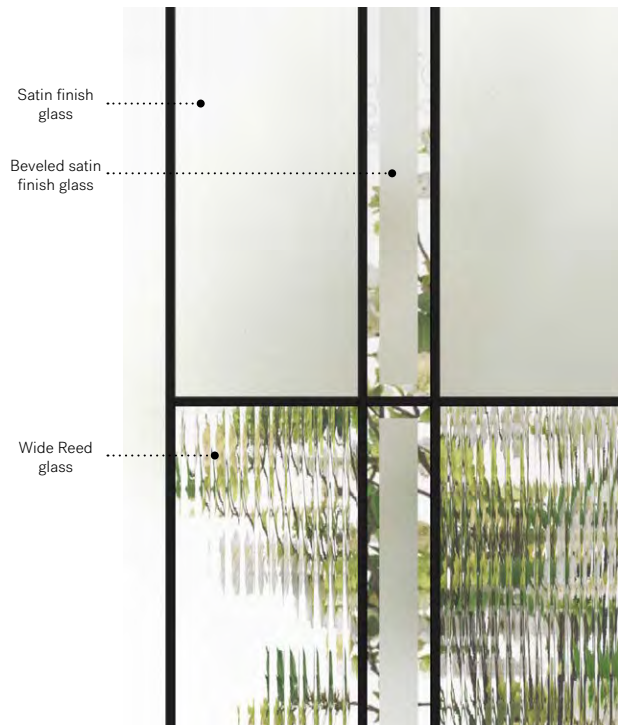

Nobel

A sophisticated looking stained glass designed for today's architectural styles. This model expresses all its nobility thanks to a bold composition and contrasting textures. Nobel will enhance contemporary or classic style single-family homes.

Stained glass: Satin finish glass, beveled satin finish glass and Wide Reed glass
Caming: ¼" wide flat Patina caming
Frames: Contemporary or NovaPVC
Sidelites and transoms: Looks great accompanied by satin finish glass
Available in custom sizes

Privacy level **3/5**
SEMI-PRIVATE

Frames	22"×64"	22"×48"	22"×36"	7"×64"	8"×48"	8"×36"
Contemporary	10-395-060-005	10-395-057-005	10-395-050-005	10-395-005-005	10-395-017-005	10-395-010-005
NovaPVC	10-395-060-001	10-395-057-001	10-395-050-001	10-395-005-001	10-395-017-001	10-395-010-001