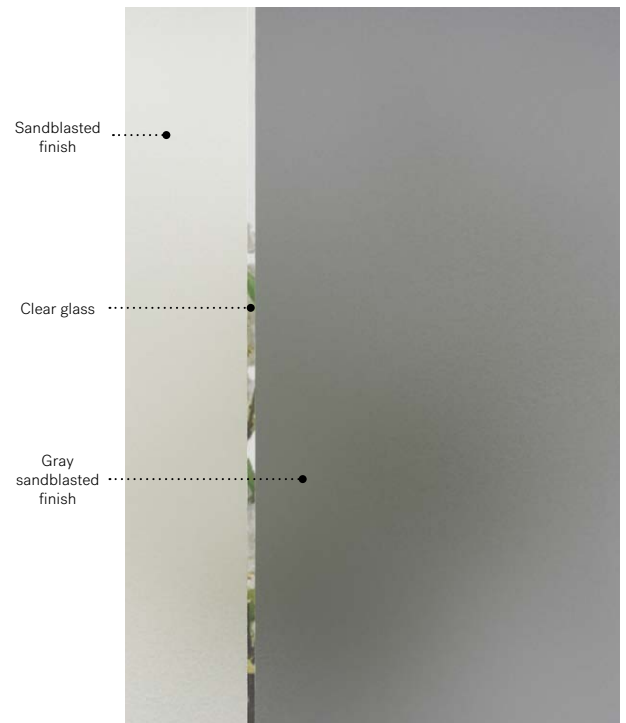

Nuando

Uno steel door. Nuando 22" x 64" right doorglass p.49. sandblasted finish glass sidelite and clear glass transom.

Nuando

Simple and minimalist, Nuando stands out with its gray sandblasted finish glass. This window matches the asymmetrical arrangement of windows and volumes on contemporary-style houses. Available in right or left versions.

Silkscreened glass: Gray sandblasted finish, white sandblasted finish and a clear glass line

Frames: Contemporary or NovaPVC

Orientation: Available in left and right versions as seen from outside.

Sidelites and transoms: Looks great accompanied by sandblasted finish glass