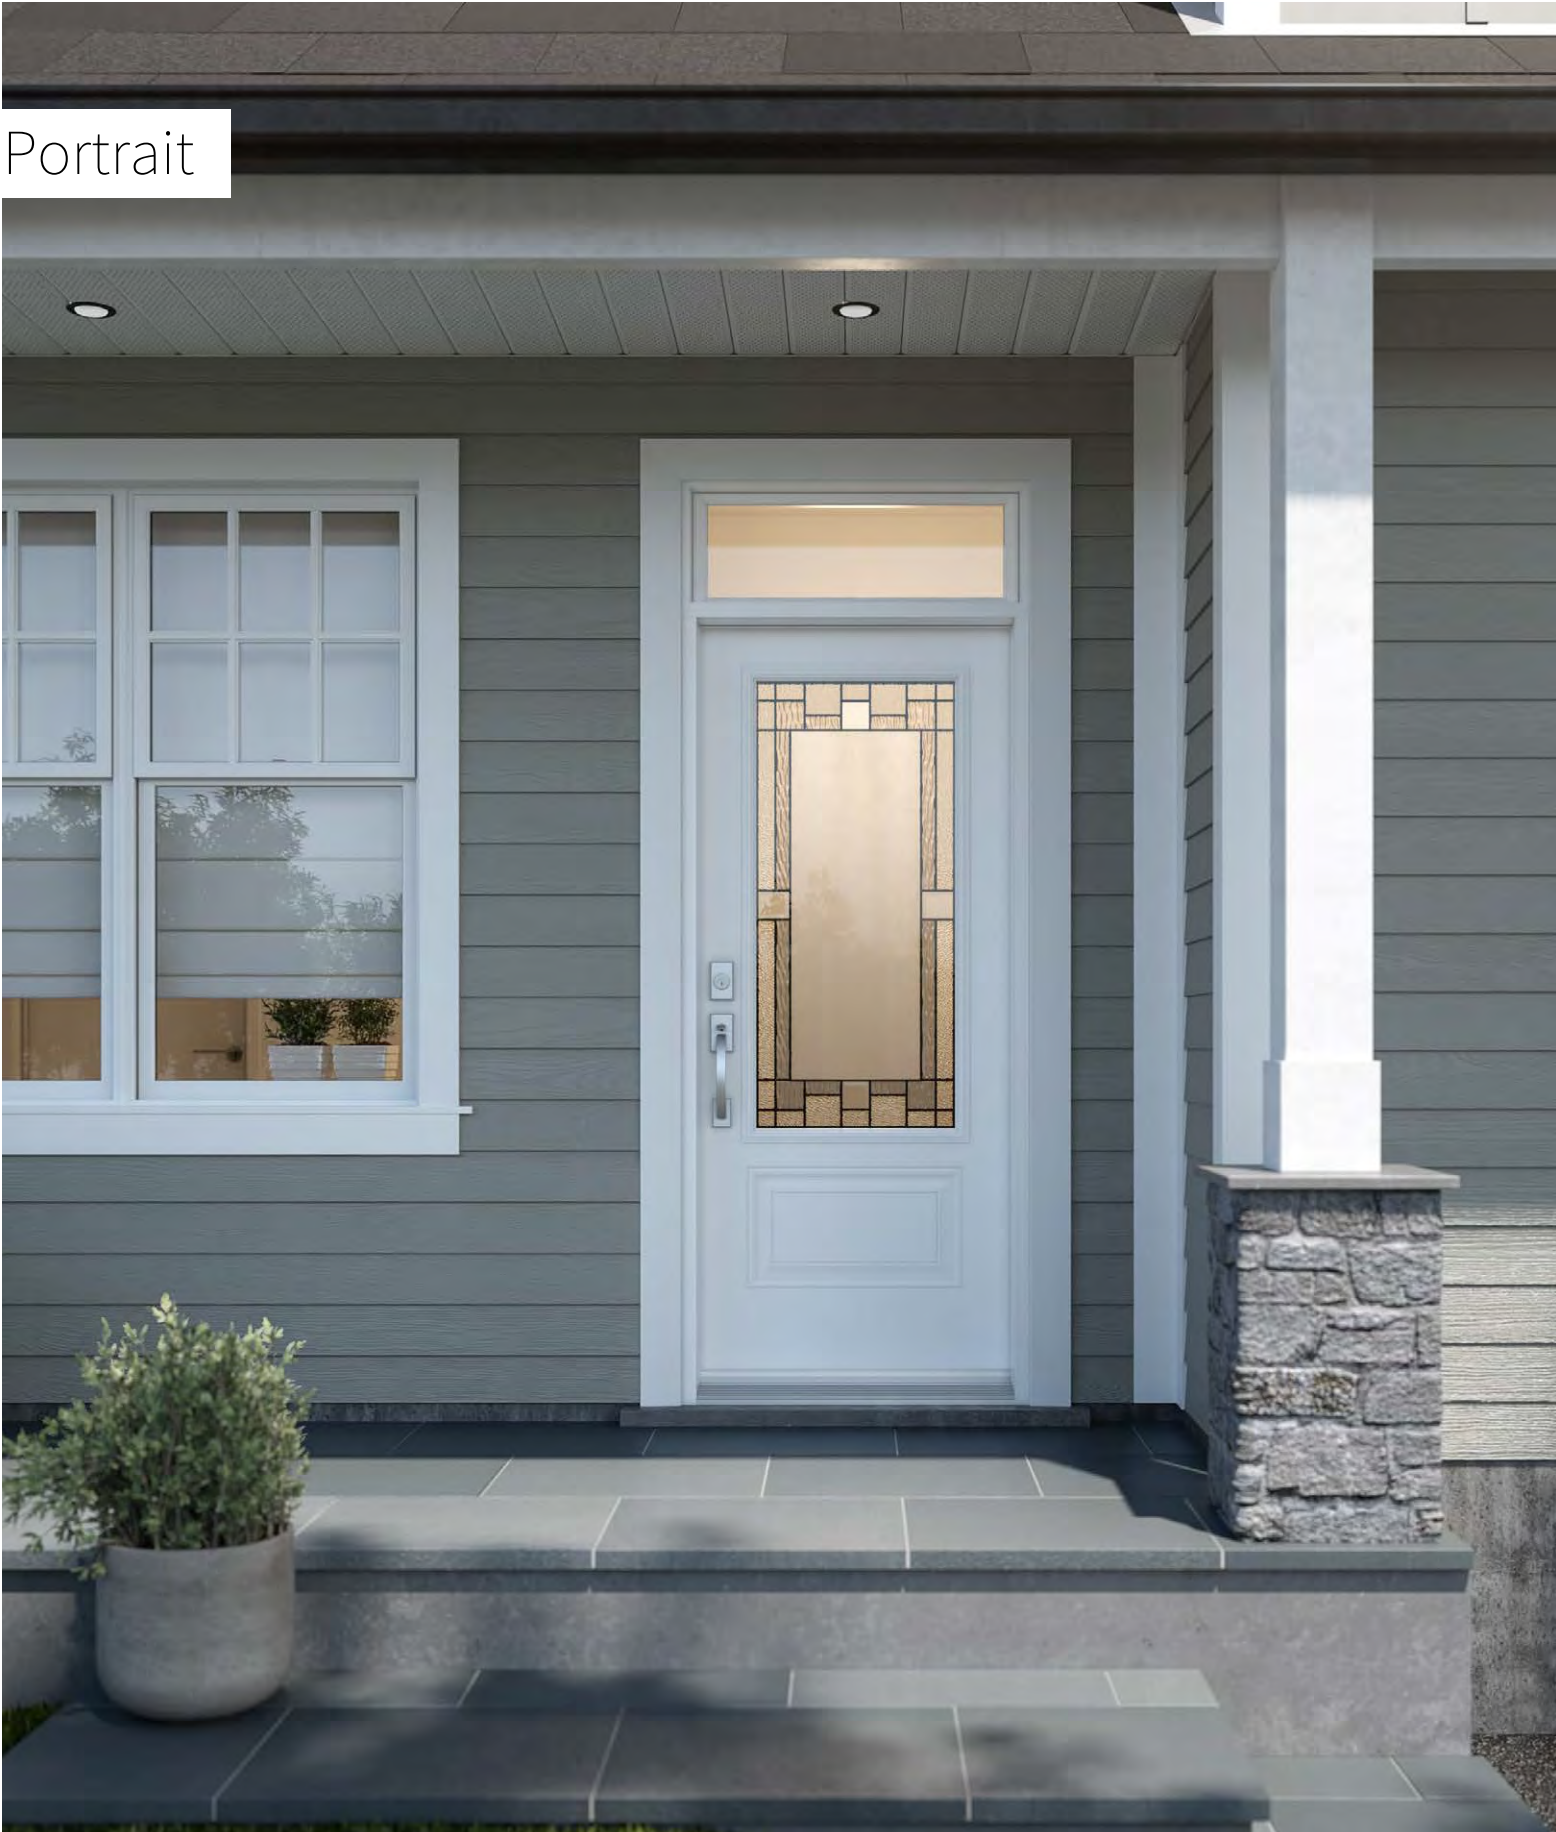

Portrait

Orleans steel door p.21. Portrait 22" x 48" doorglass with clear glass transom.