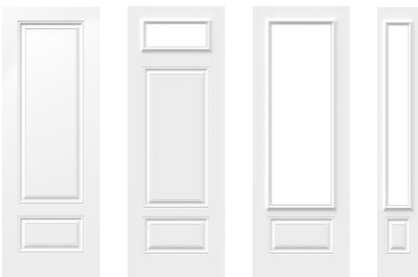

PRIVATE

Vog

Horizontal lines and angular embossed details provide a graceful and simple style. Dare to finish your door in an eye-catching color that will give your home its very own signature look.

Dimensions

Suggested frame profile
Georgian

Dimensions
31¼", 33¾", 35¾" × 79"
31¼", 33¾", 35¾" × 84"
31¼", 33¾", 35¾" × 95"

Available options

79" door
79" door
22" × 48"
doorlite
79" sidelite
8" × 48"
doorlite

NEW

95" door
95" door
22" × 9"
doorlite
95" door
22" × 64"
doorlite
95" sidelite
7" × 64"
doorlite