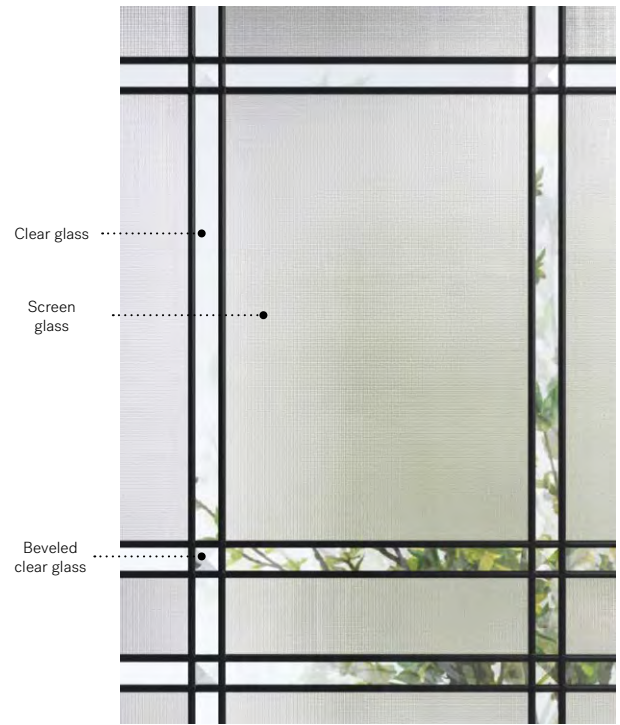

Crystal

Orleans steel door p.21. Crystal 22" x 48" doorglass with 8" x 48" sidelite p.73.

NEW

Crystal

Crystal offers a harmonious balance between country and contemporary styles thanks to its composition of Screen glass, clear perpendicular lines and elegant beveled squares. This model adds a modern touch to classic-style homes with stone or brick facades.

Stained glass: Screen glass, clear glass, beveled clear glass
Caming: Patina
Frames: Contemporary or NovaPVC
Sidelites and transoms: Looks great accompanied by Screen glass
 Available in custom sizes

Privacy level **3/5**
 SEMI-PRIVATE