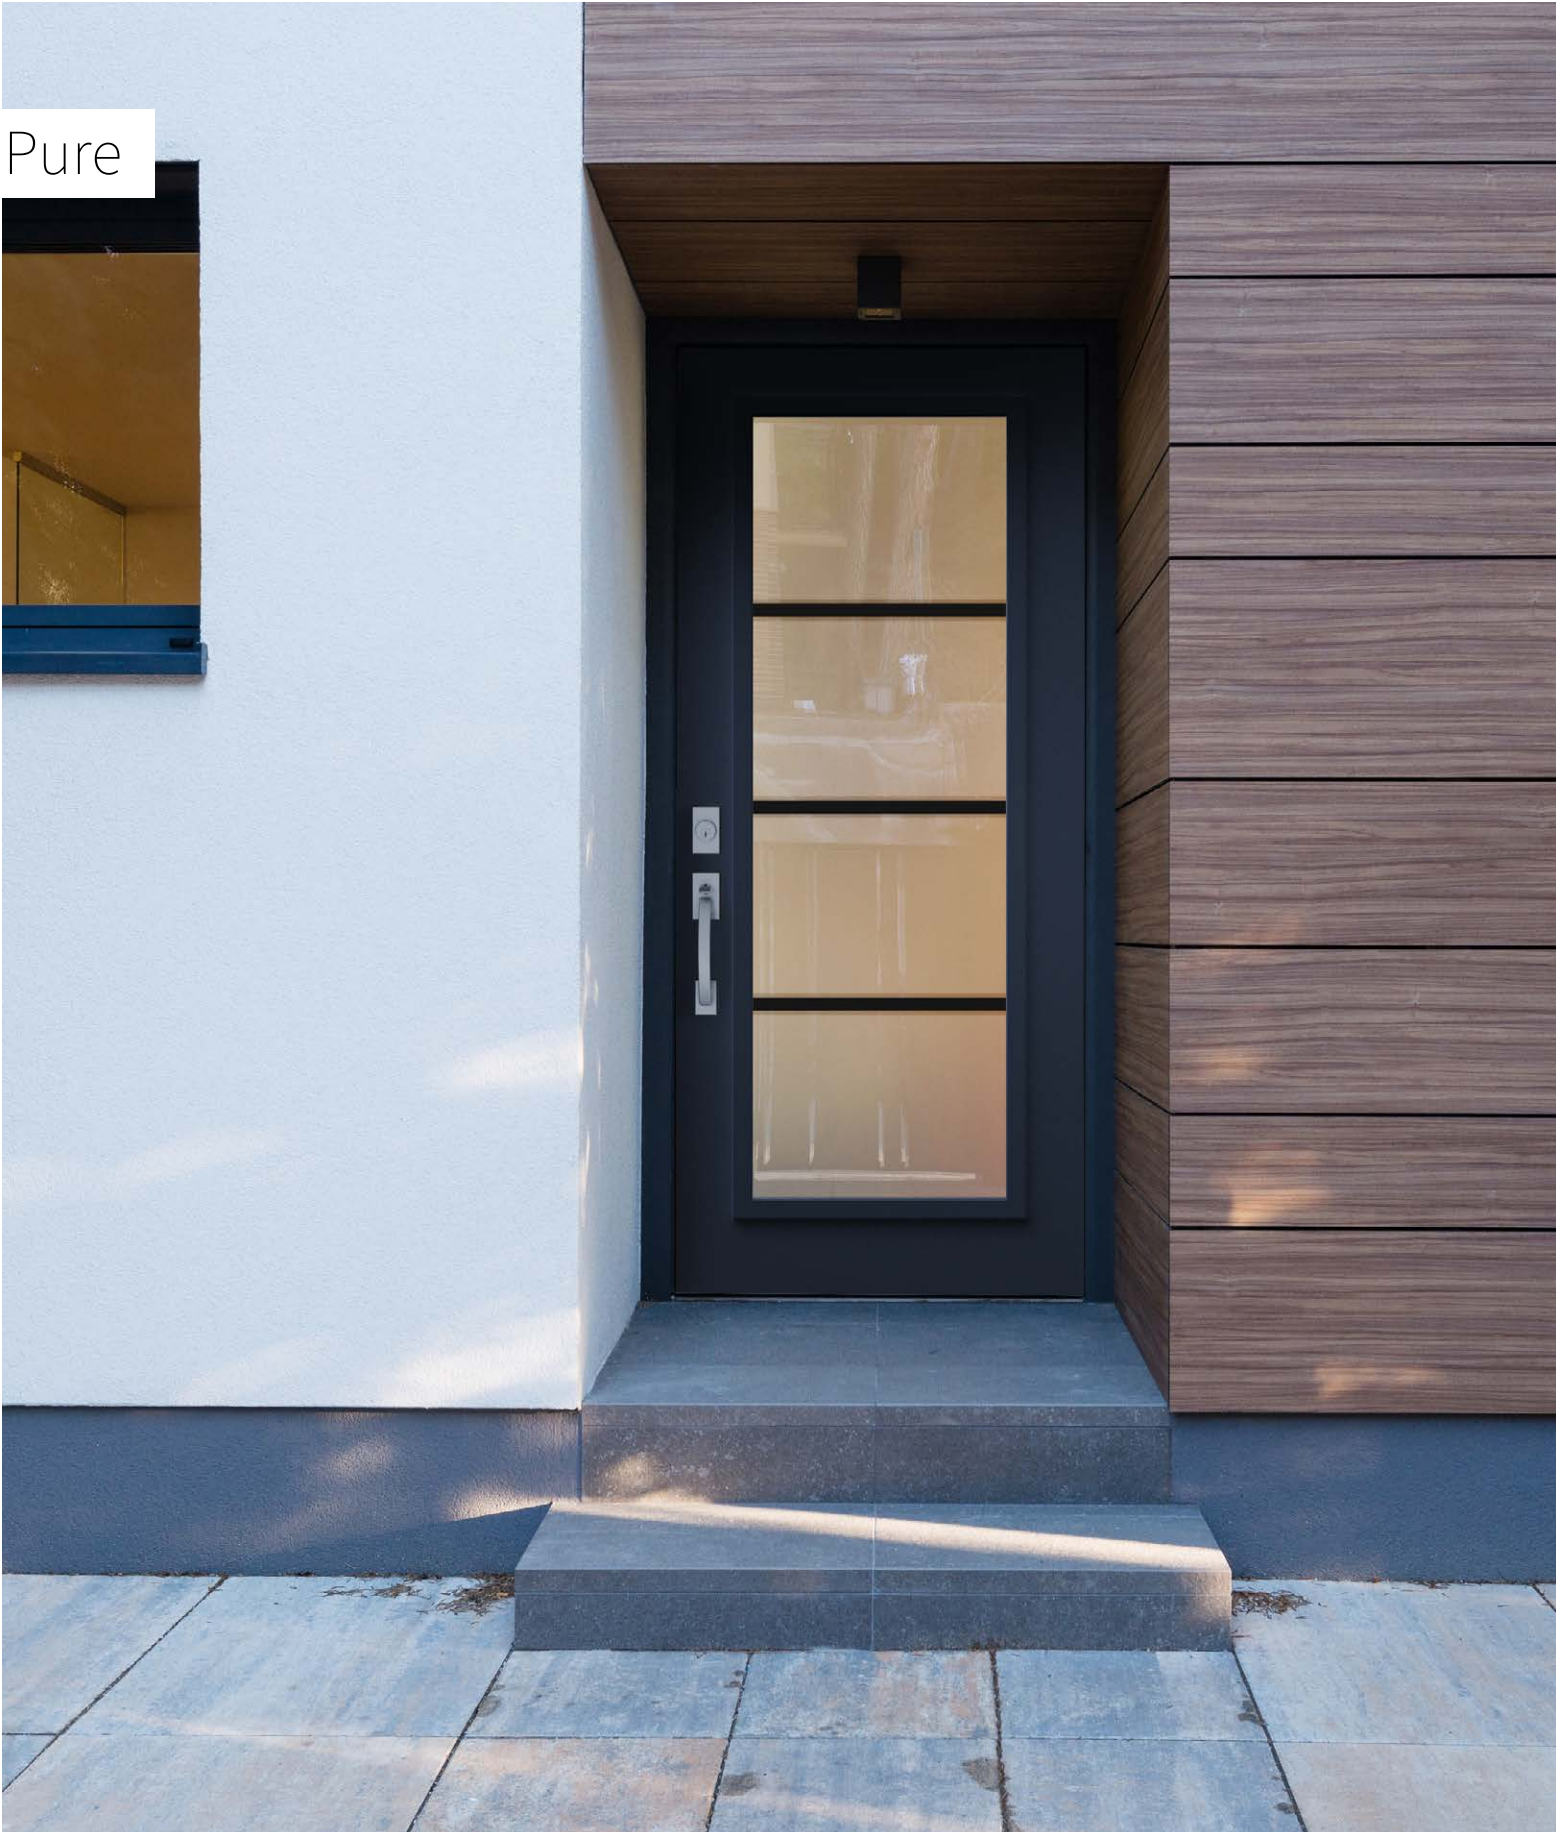

Pure

Uno steel door. Pure 22" x 64" doorglass p.51.

Pure

Pure adds refinement to your home. An ideal match with black windows and horizontal mullions, Pure is interesting for new construction as well as renovation projects. The subtle clear lines on this silkscreened glass provide a view to the outdoors while ensuring privacy.