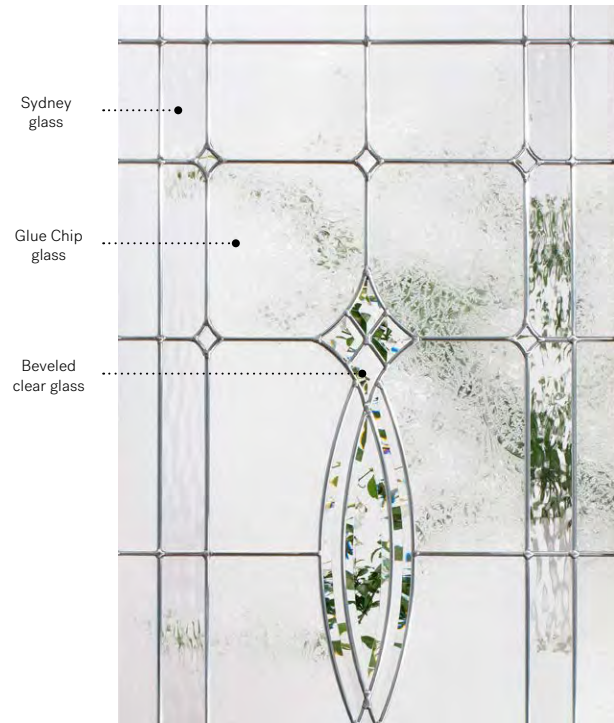

Stained glass: Sydney glass, Glue Chip glass and beveled clear glass.

Caming: Zinc, Patina or Brass.

Frames: NovaPVC or stainable.

Sidelites and transoms: Looks great accompanied by Glue Chip glass.

Available in custom sizes.