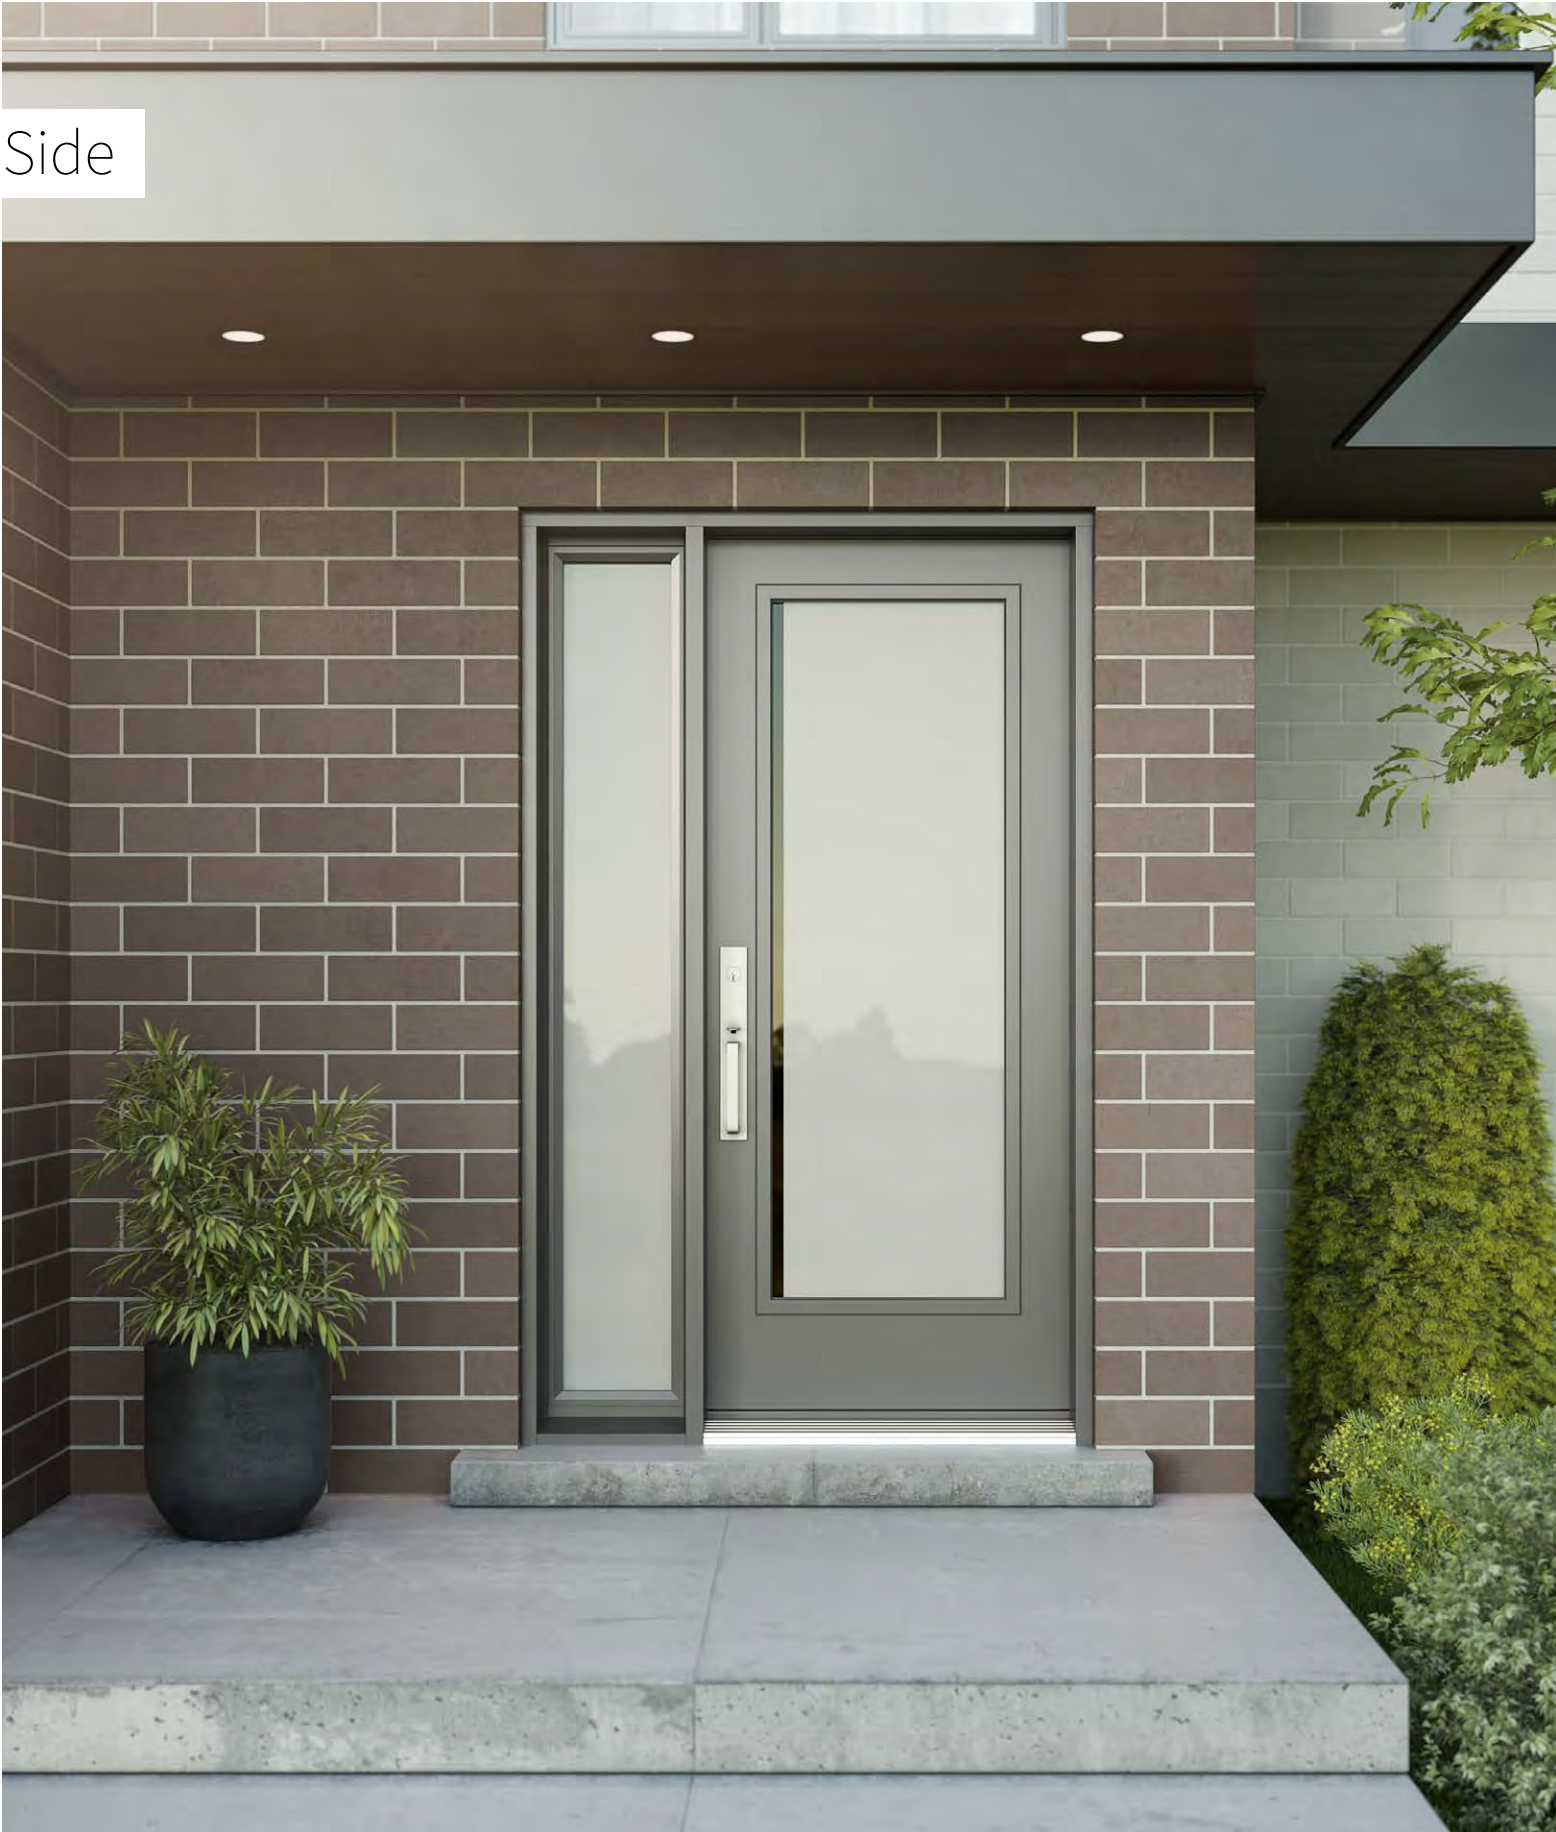

Side

Uno steel door. Side 22" x 64" left doorglass p.55. sandblasted finish glass sidelite.

Side

The Side model combines privacy and visibility thanks to its sandblasted finish glass and subtle clear stripe on one side. This minimalist detail blends in with the simple, asymmetrical volumes of contemporary-style architecture. Side is the perfect choice for townhouses or multi-unit homes. Available in right or left versions.