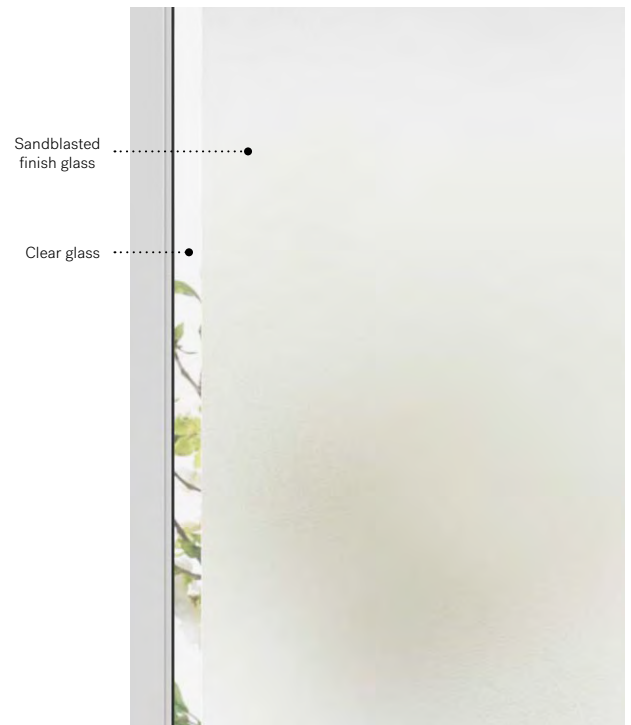

Side

Uno steel door. Side 22" x 64" left doorglass p.55. sandblasted finish glass sidelite.

Side

The Side model combines privacy and visibility thanks to its sandblasted finish glass and subtle clear stripe on one side. This minimalist detail blends in with the simple, asymmetrical volumes of contemporary-style architecture. Side is the perfect choice for townhouses or multi-unit homes. Available in right or left versions.