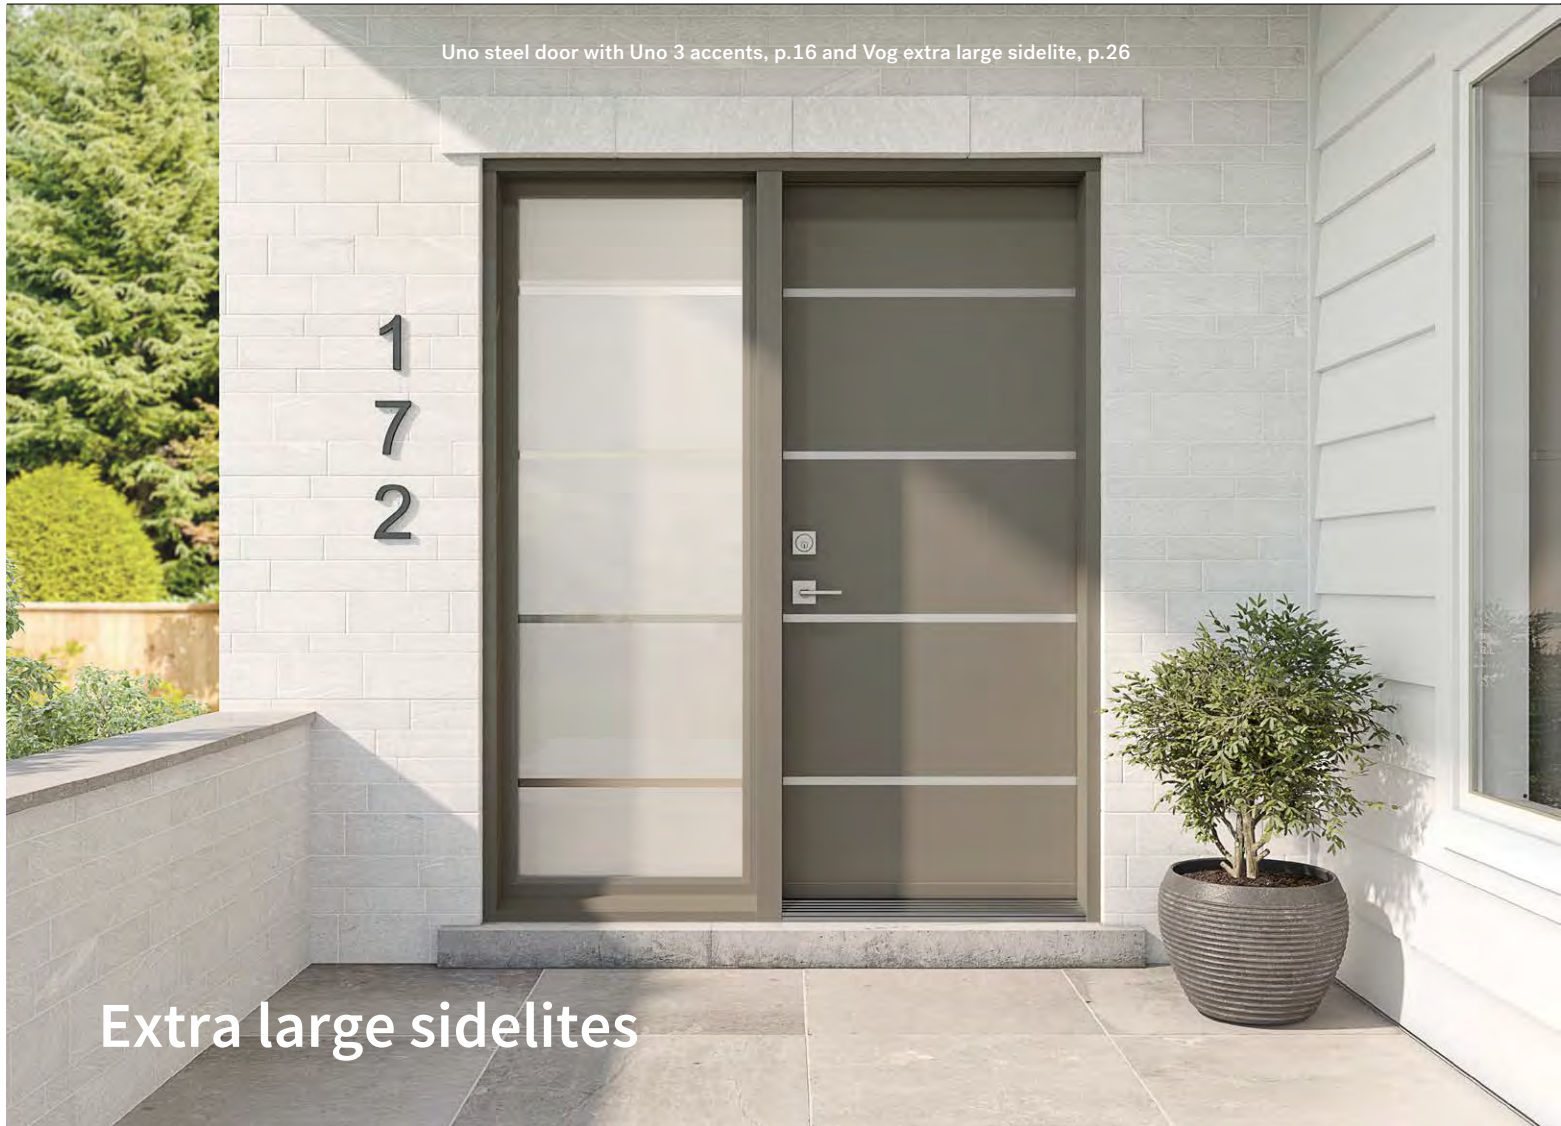

Uno steel door with Uno 3 accents, p.16 and Vog extra large sidelite, p.26

Extra large sidelites