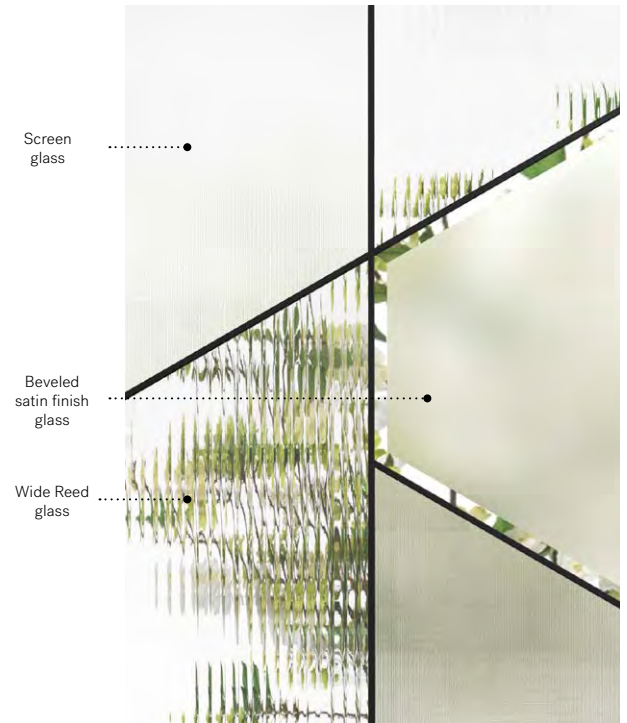

Bolero

A dance of retro and modern textures assembled in dynamic geometric shapes. With its daring composition that will not go unnoticed, Bolero sets the tone for your “mid-century modern” or contemporary style home and pairs perfectly with your Scandinavian-inspired furniture and accessories.

Stained glass: Screen glass, beveled satin finish glass and Wide Reed glass

Caming: ¼" wide flat patina caming

Frames: Contemporary or NovaPVC

Sidelites and transoms: Looks great accompanied by satin finish or Screen glass

Privacy level

3/5

SEMI-PRIVATE

Frames 22"×64"
Contemporary 10-394-060-005
NovaPVC 10-394-060-001

22"×48"
Contemporary 10-394-057-005
NovaPVC 10-394-057-001