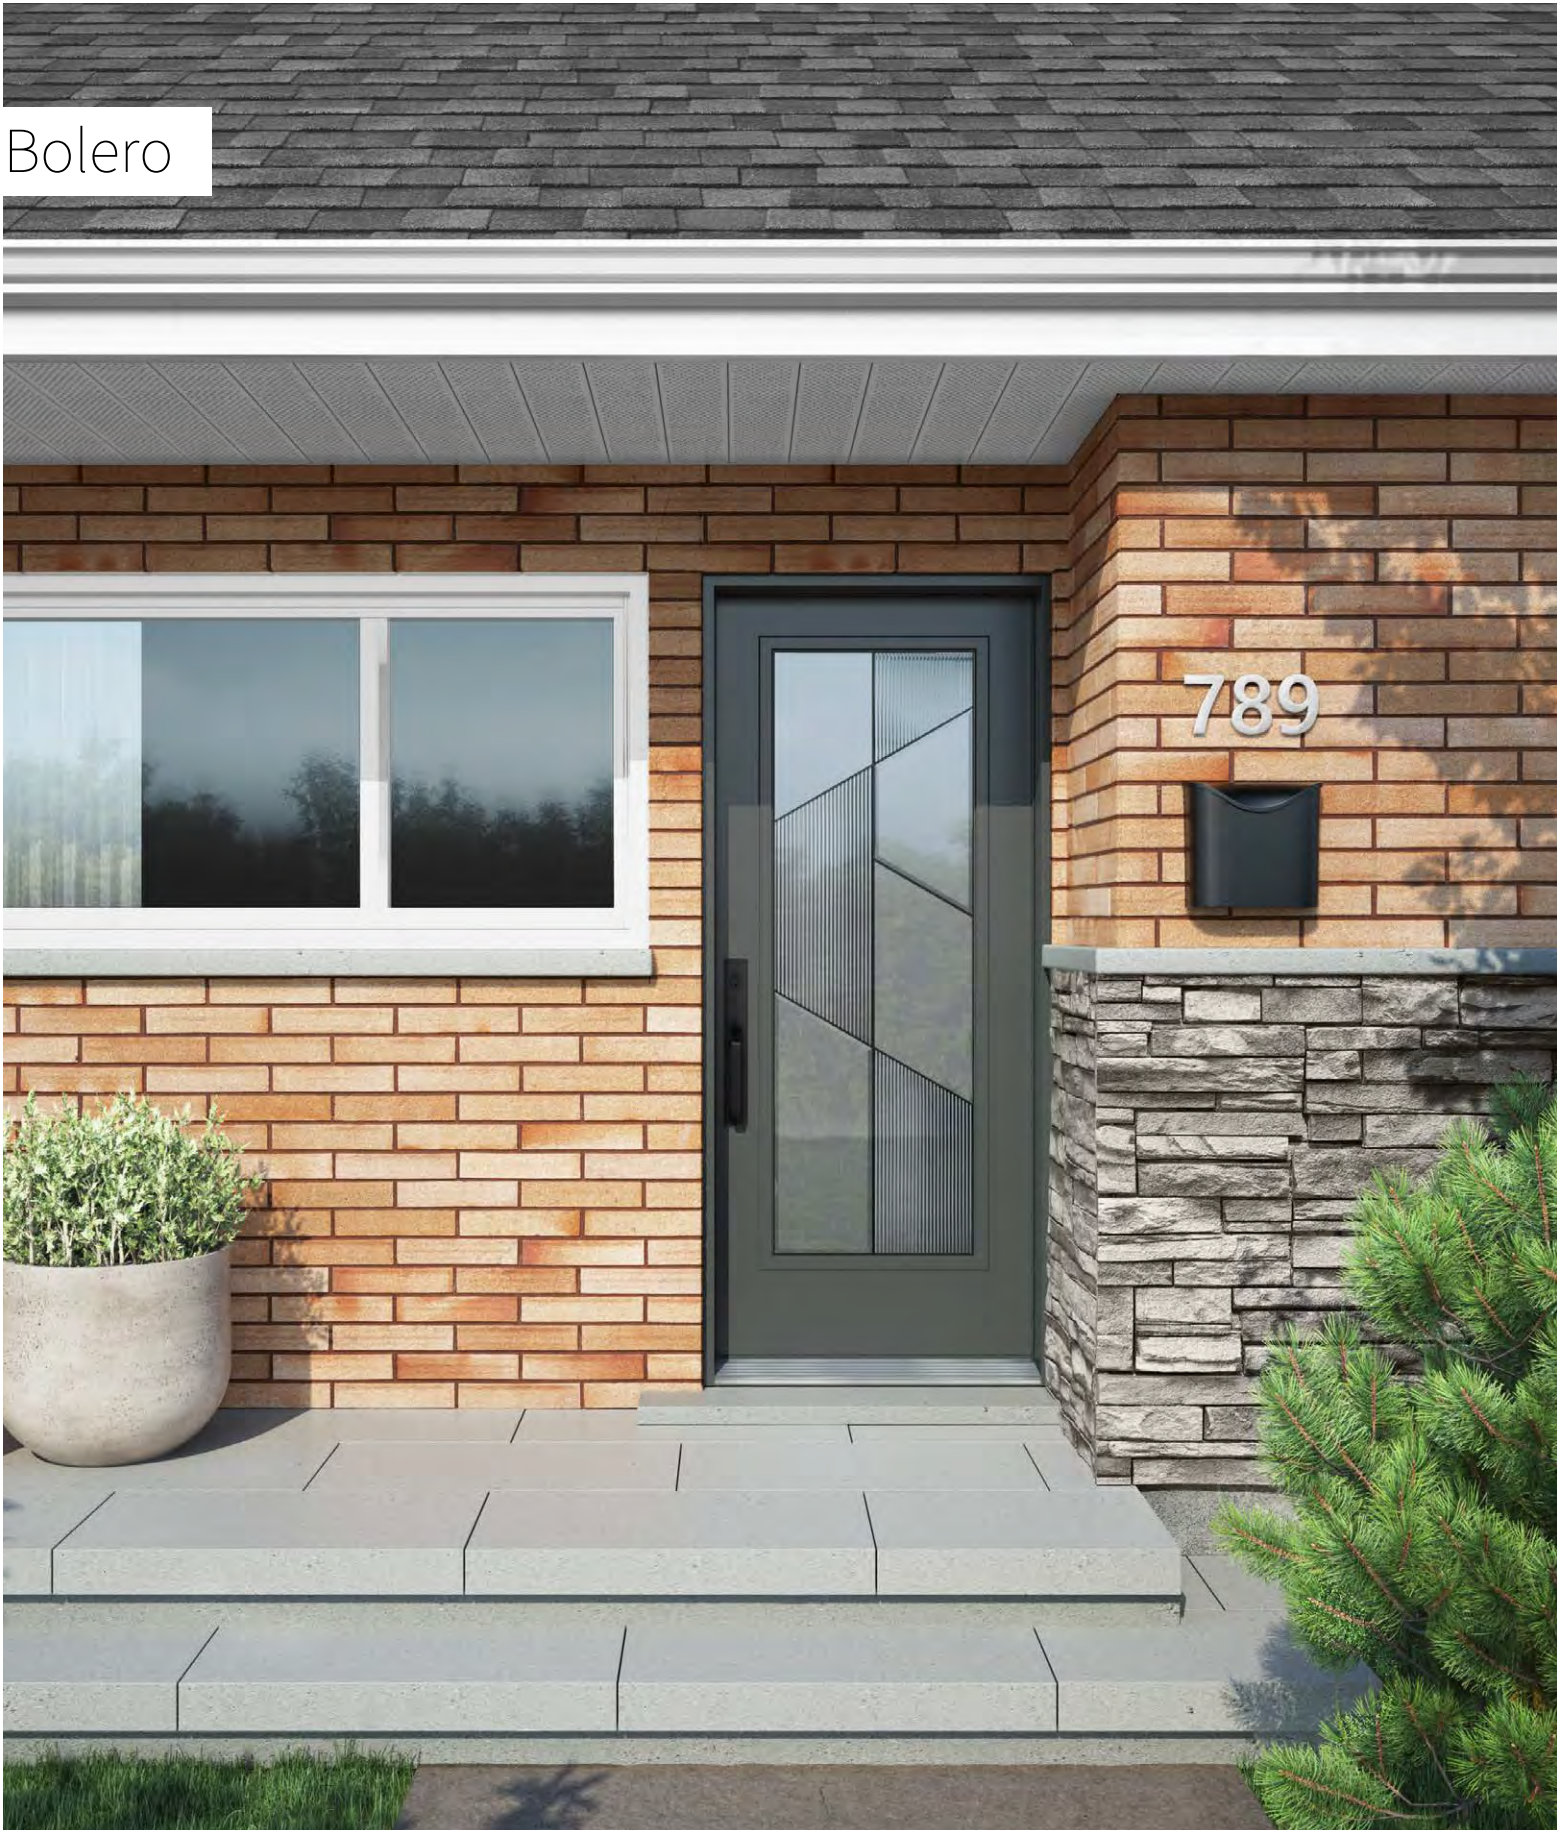

Bolero

Uno steel door. Bolero 22" x 64" doorglass p.37.

Bolero

A dance of retro and modern textures assembled in dynamic geometric shapes. With its daring composition that will not go unnoticed, Bolero sets the tone for your “mid-century modern” or contemporary style home and pairs perfectly with your Scandinavian-inspired furniture and accessories.