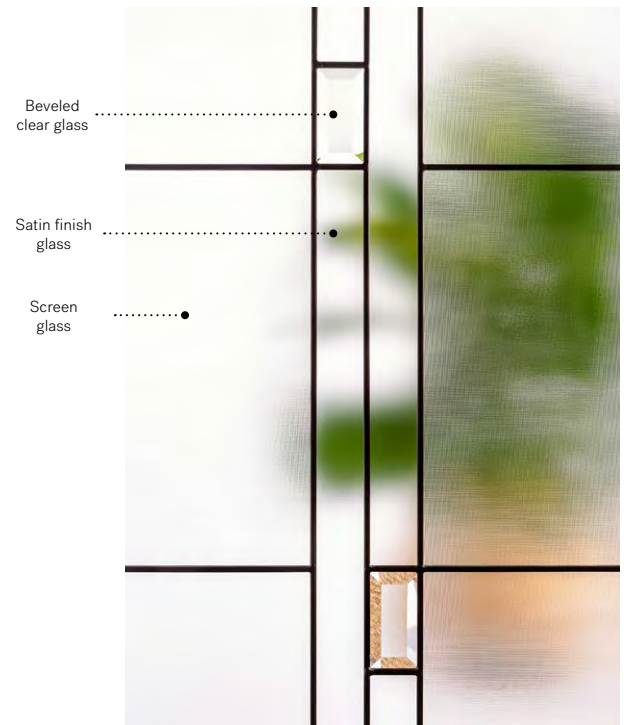

Arima

Soho steel door p.19. Arima 22" x 48" doorglass p.61. clear glass transom.

Arima

Arima is the perfect choice for classic style homes. This model fits particularly well in entrances with symmetrical composition — a look that can be achieved with carefully placed exterior light fixtures or with some well chosen decorative objects.