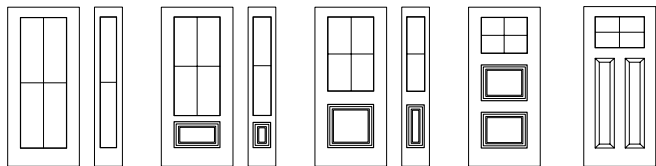

Classic grille

22" x 64"
20" x 64"
7" x 64"
22" x 48"
8" x 48"
22" x 36"
8" x 36"
22" x 17"
22" x 14⁷/₁₆"