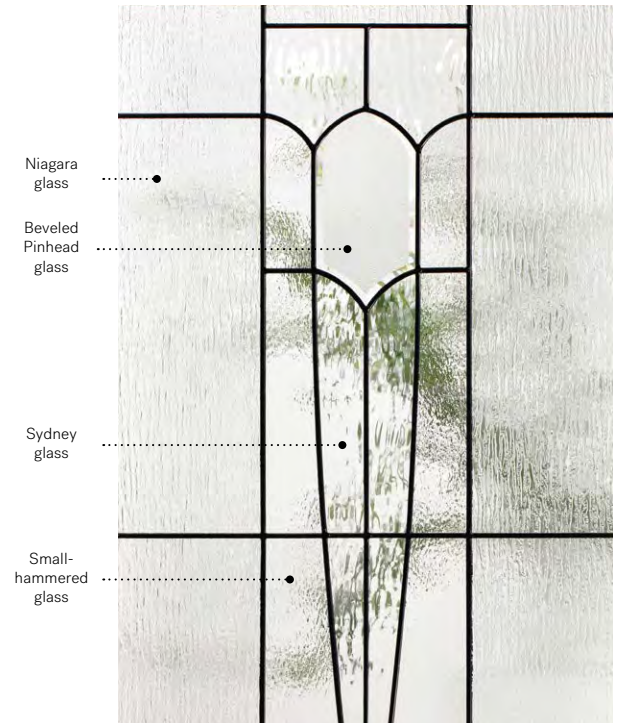

Mistral

Orleans steel door p.21. Mistral 22"×48" doorglass p.82.

Mistral

A nod to Art Nouveau illustrations, Mistral is a tableau of simple, slender shapes.

Stained glass: Niagara glass, Sydney glass, beveled Pinhead glass and Small-hammered glass

Caming: Zinc or Patina

Frames: NovaPVC or stainable

Sidelites and transoms: Looks great accompanied by Niagara glass

Available in custom sizes

Privacy level

3/5

SEMI-PRIVATE

Frames 22" x 64"