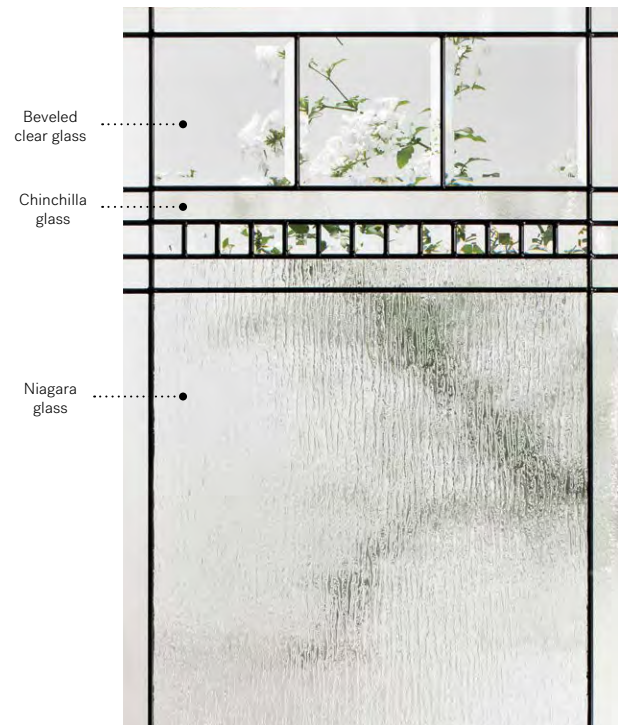

Chanelle

Chanelle will bring a stately, elegant and timeless touch to any home, classic or modern. With clean lines and bright bevels, it creates stunning light effects.

Stained glass: Chinchilla glass, beveled clear glass and Niagara glass

Caming: Patina

Frames: Contemporary, NovaPVC or stainable

Sidelites and transoms: Looks great accompanied by Niagara glass

Available in custom sizes

Privacy level

3/5

SEMI-PRIVATE

Contemporary 10-308-060-003
NovaPVC 10-308-060-001
Stainable 10-308-060-002

Contemporary N/A
NovaPVC 10-308-050-003
Stainable 10-308-050-004

Contemporary 10-308-260-001
NovaPVC N/A
Stainable N/A

Contemporary 10-308-017-003
NovaPVC 10-308-017-001
Stainable 10-308-017-002

Contemporary N/A
NovaPVC 10-308-010-001
Stainable 10-308-010-002