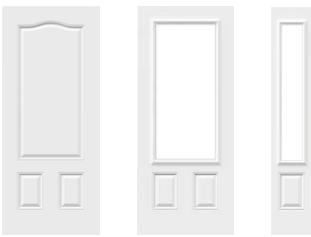

79" door

79" door
22" × 48"
doorlite

79" sidelite
8" × 48"
doorlite