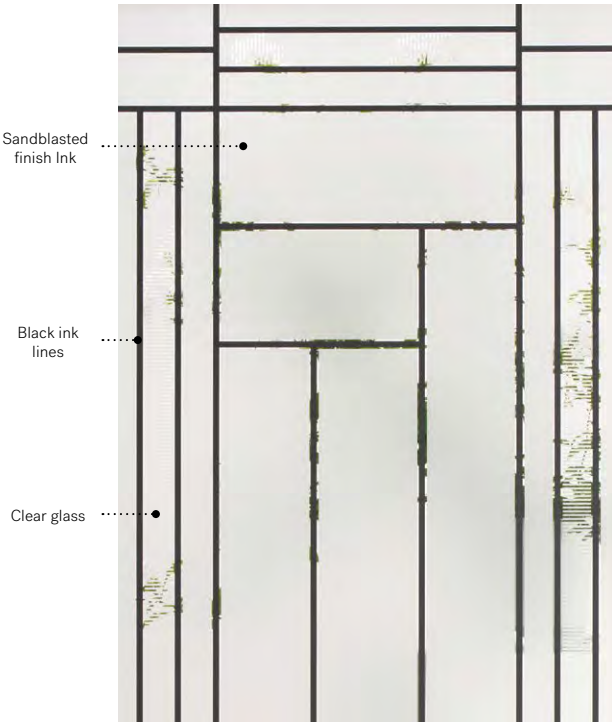

Louisbourg

Orleans steel door p.21. Louisbourg 22" x 48" doorglass p.81.

Louisbourg

Louisbourg's elegant geometry evokes glass etchings. The asymmetrical grid creates a striking dynamic composition.

Silkscreened glass: sandblasted finish ink and black ink
Frames: Contemporary or NovaPVC
Sidelites and transoms: Looks great accompanied by sandblasted finish glass

Mistral

Orleans steel door p.21. Mistral 22"×48" doorglass p.82.

Mistral

A nod to Art Nouveau illustrations, Mistral is a tableau of simple, slender shapes.

Stained glass: Niagara glass, Sydney glass, beveled Pinhead glass and Small-hammered glass