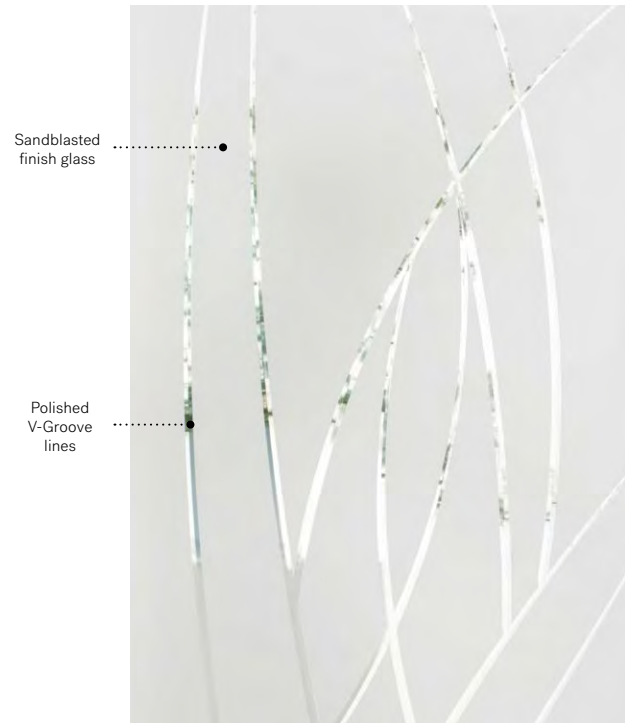

Alys

Alys' V-Groove design suggests motion and is at once natural and abstract, bringing your entryway to life with its dynamic composition.

V-Groove: Polished V-Groove lines on sandblasted finish glass

Frames: Contemporary, NovaPVC or stainable

Sidelites and transoms: Looks great accompanied by sandblasted finish glass

Available in custom sizes

Privacy level

4/5
PRIVATE

Frames	22"×64"	22"×48"	22"×36"	22"×17"	22"×14 7/16"	22"×9"
Contemporary	06-322-060-007	06-322-057-009	06-322-050-011	06-322-259-007	06-322-260-006	06-322-210-006
NovaPVC	06-322-060-001	06-322-057-001	06-322-050-001	06-322-259-001	06-322-260-001	06-322-210-001
Stainable	06-322-060-003	06-322-057-003	06-322-050-003	06-322-259-002	N/A	06-322-210-003

Frames	7"×64"	8"×48"	8"×36"	13 7/8"×79" tip-to-tip
Contemporary	06-322-005-008	06-322-017-009	06-322-010-009	06-322-211-001
NovaPVC	06-322-005-001	06-322-017-001	06-322-010-001	
Stainable	06-322-005-003	06-322-017-003	06-322-010-003