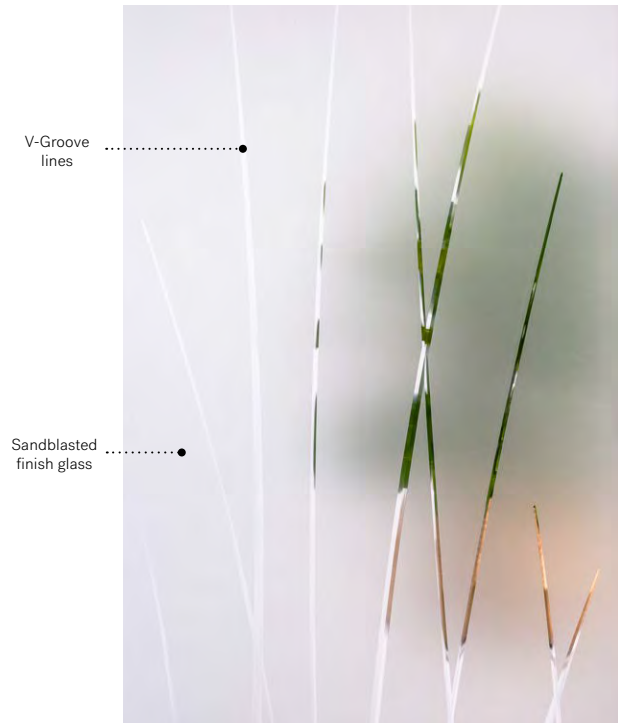

Emori

Emori is a subtle and elegant design inspired by nature. With overlapping polished V-Groove lines, Emori provides both a high degree of privacy and visibility to the outside. This model is a great match with country-style or classic style homes.

V-Groove: sandblasted finish glass with polished V-Groove lines
Frames: Contemporary or NovaPVC
Sidelites and transoms: Looks great accompanied by sandblasted finish glass
 Available in custom sizes

Privacy level **4/5**
 PRIVATE