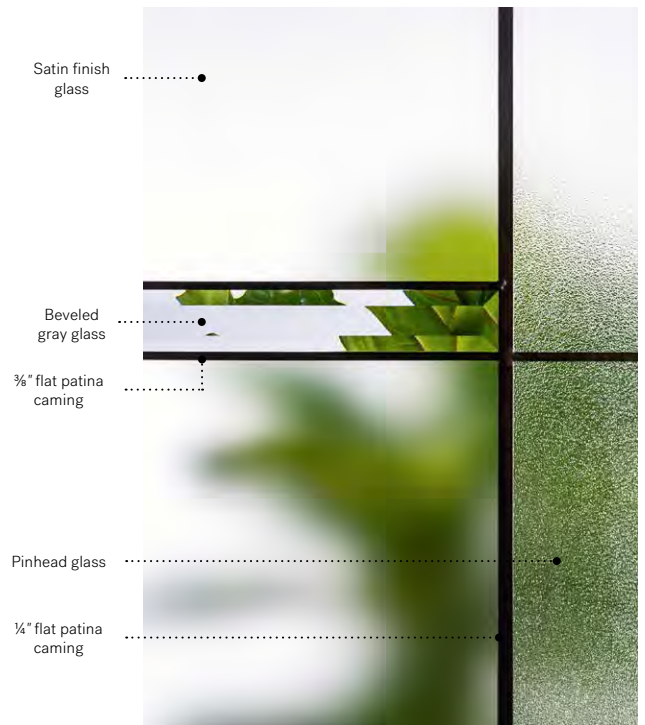

Belmont

Belmont is a stained glass model with an urban look designed for today's architectural styles. Its minimalist, asymmetrical composition of flat black patina caming and satin finish glass fits perfectly with the volumes and materials found in the architecture of contemporary houses. Paired with a satin black handle, Belmont's elegance is unrivaled.

Stained glass: Satin finish glass, beveled gray glass and Pinhead glass

Caming: 1/2" wide flat patina caming and 1/4" wide flat patina caming

Frames: Contemporary or NovaPVC

Sidelites and transoms: Looks great accompanied by satin finish glass
Available in custom sizes

Privacy level

3/5

SEMI-PRIVATE