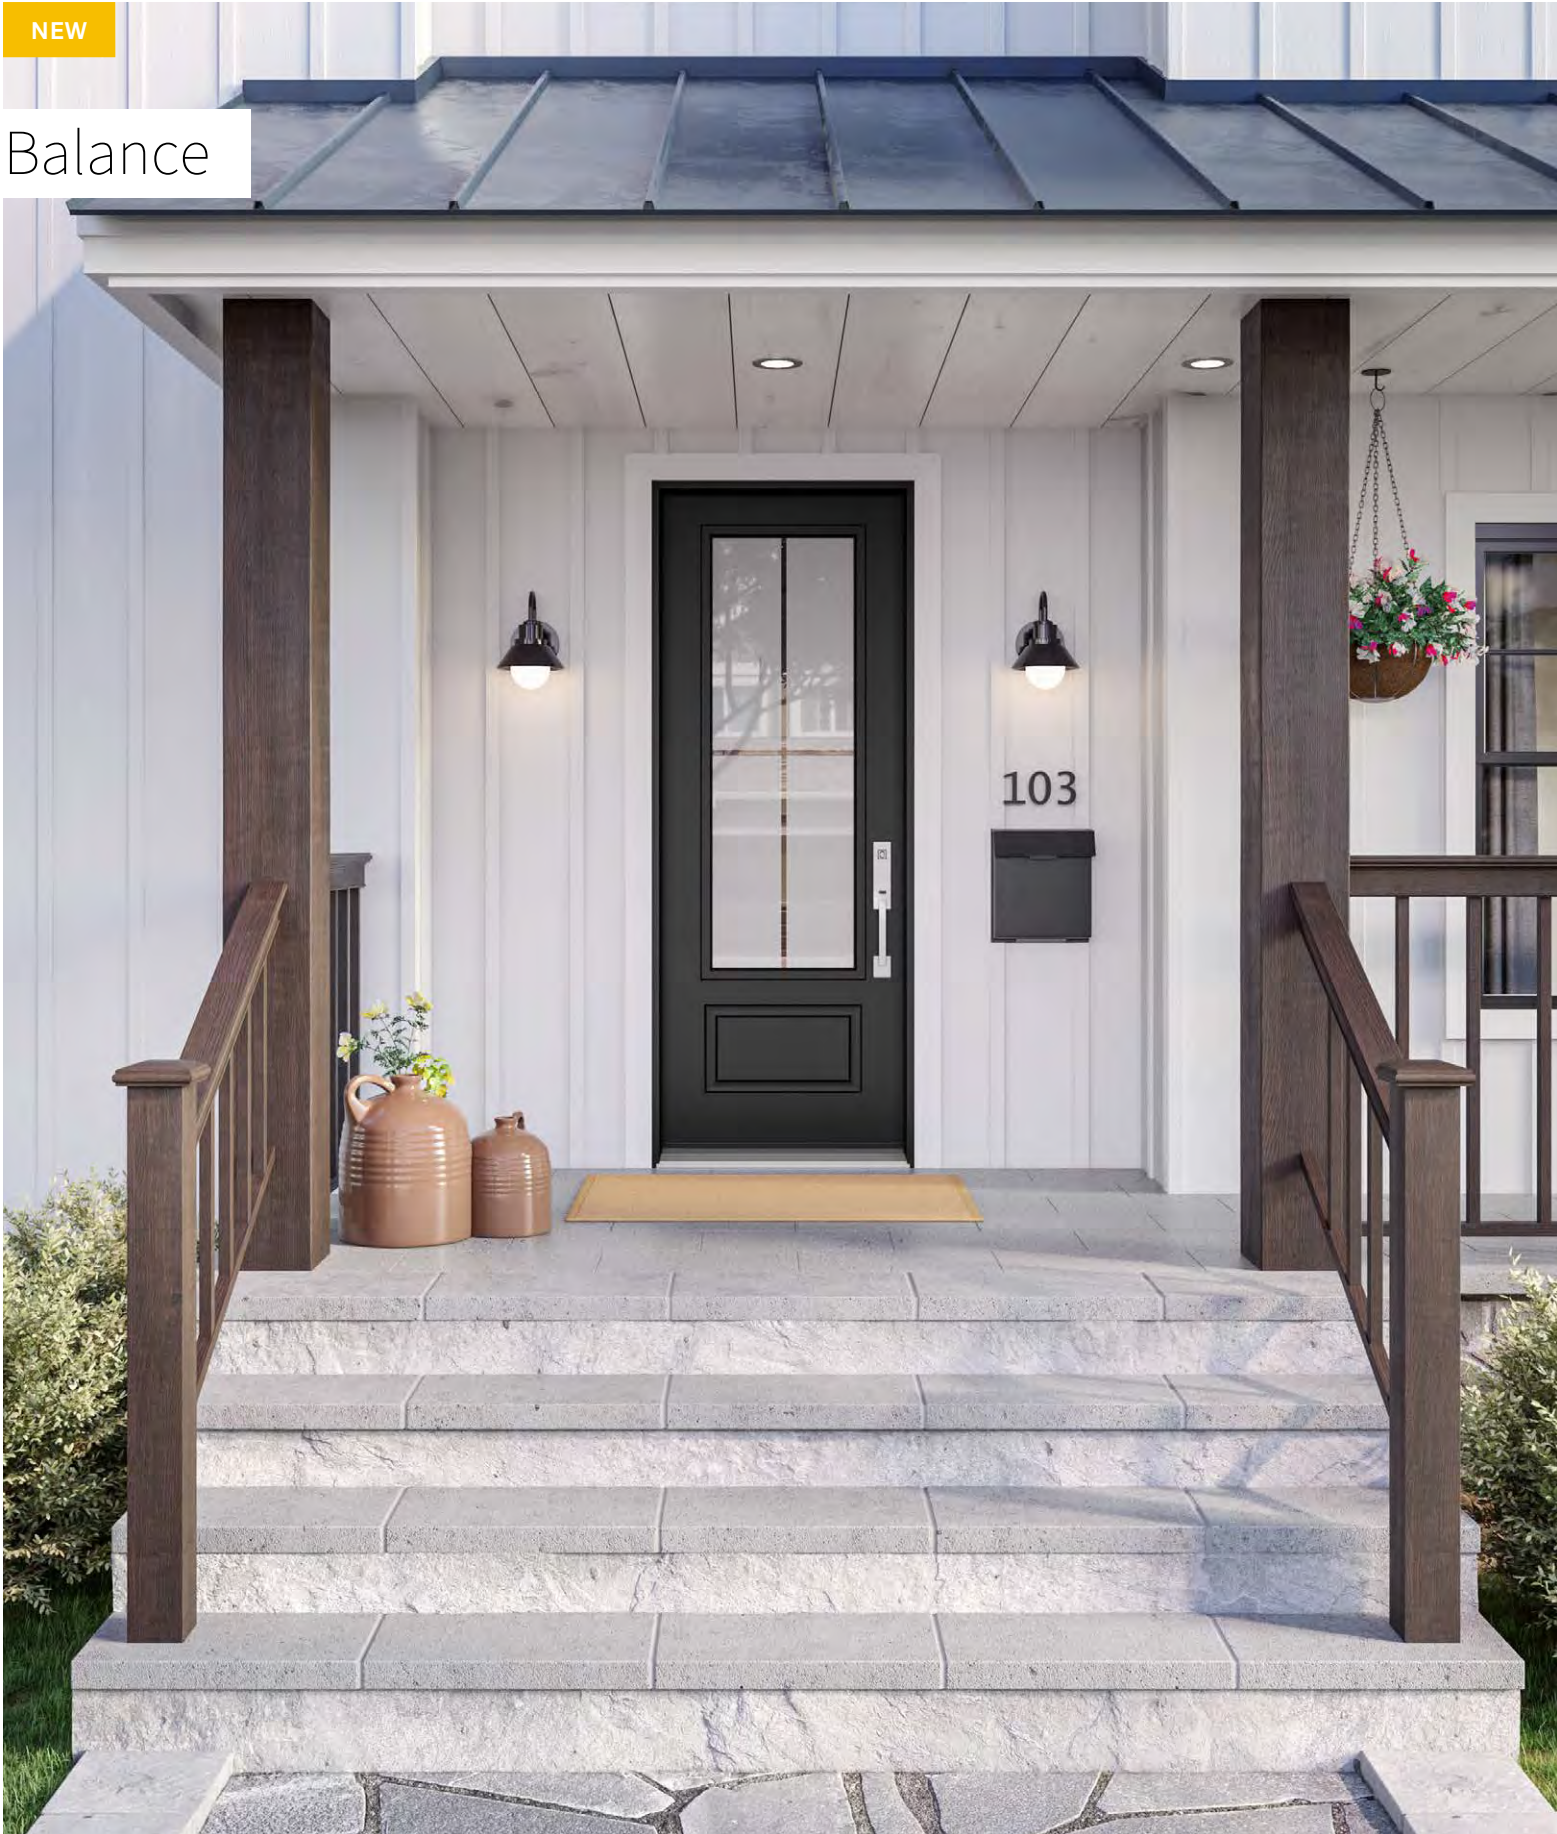

Balance

Soho 2.4 m | 8 ft steel door p.19. Balance 22"×64" doorglass p.63.