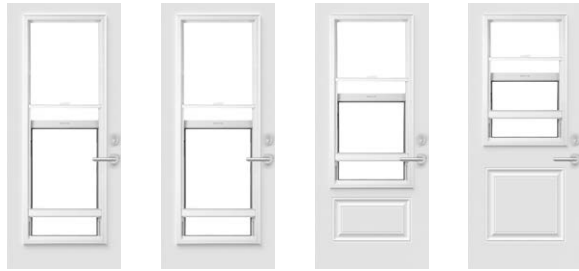

Elevation Clear glass

Clear glass — Low E/Argon

- 22"×64"
  24-079-060-002
- 20"×64"
  24-079-038-002
- 22"×48"
  24-079-057-001
- 22"×36"
  24-079-050-001