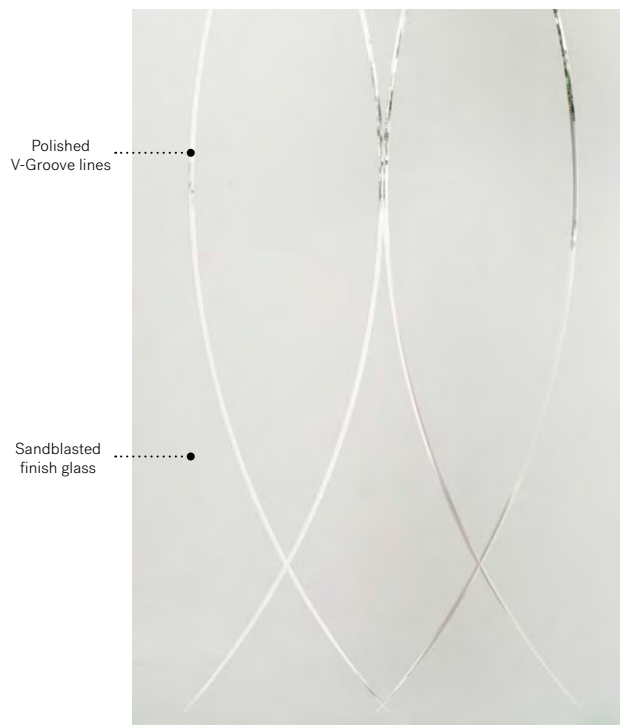

Verso

Soho steel door p.19. Verso 22" x 48" doorglass p.91.

Verso

With its simple and elegant intersecting lines, Verso is a timeless homage to the art of glass cutting.

V-Groove: Polished V-Groove lines on sandblasted finish glass
Frames: Contemporary, NovaPVC or stainable
Sidelites and transoms: Looks great accompanied by sandblasted finish glass
 Available in custom sizes

Winchester

Orleans steel door p.21. Winchester 22" x 48" doorglass p.93. Satin finish glass transom.

Winchester

Classic style doorglass in its simplest form. Sleek and balanced, Winchester offers a rich, contrasting mix of Clear and Satin finish glass with black patina coming. With its elegant beveled clear glass border, Winchester provides both privacy and visibility.