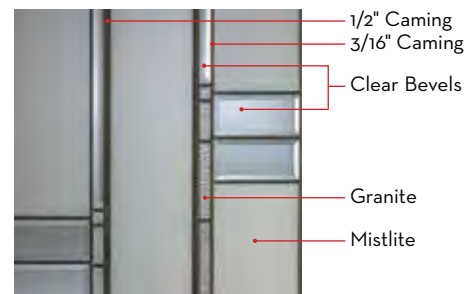

Patina

PRIVACY 7

● Privacy Guide. See pages 4 and 5.