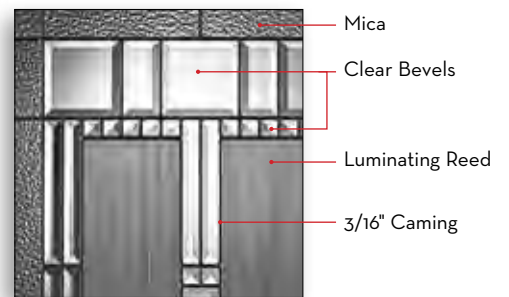

Patina

PRIVACY 7

● Privacy Guide. See pages 4 and 5.