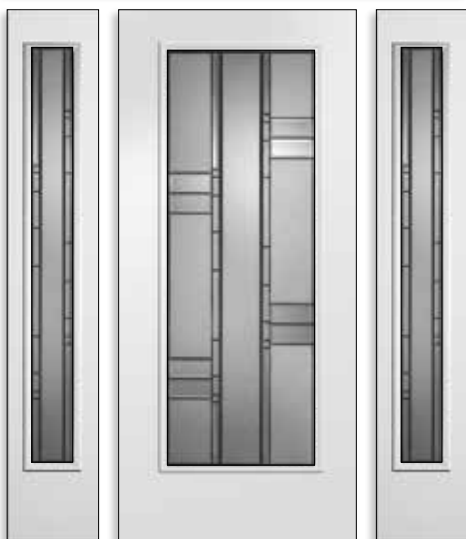

O764 / 2215 / O764 with Custom Transom