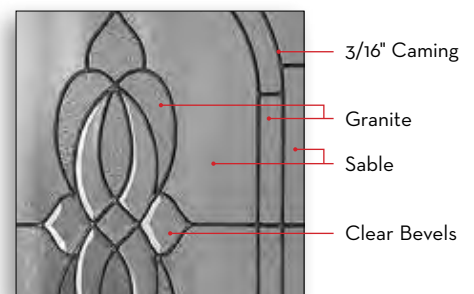

Shown in Patina