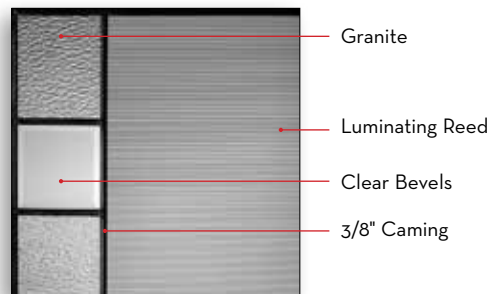

2236 / 2236 Zinc

0764 / 2215 Patina (x3)

2264 / 0764 Patina

0848 / 2248 / 0848 with Custom Transom Zinc

0764 / 2215 / 0764 Patina

Shown in Patina

Mainlites and Sidelites are reversible. Simply rotate the insert to create the look that works for you.