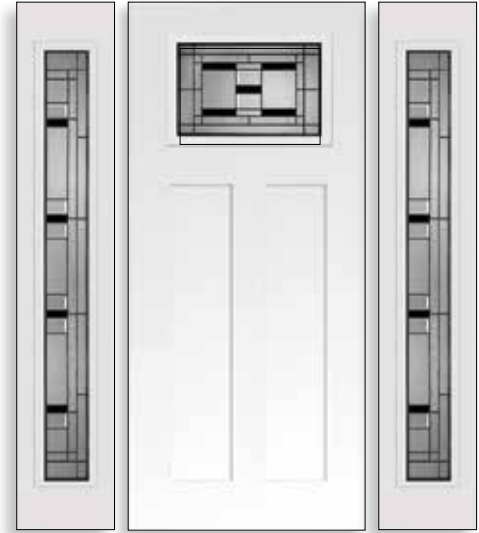

O764 / 2215 / O764