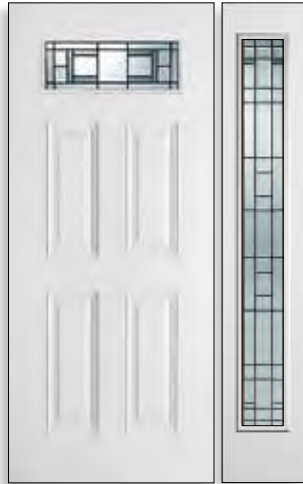

Shown in Patina

Lexington

Glass size: 2248
Door: Fiberglass SMO24

Lexington	0836*	2236*	0848	2248	0764*	2264	2208*	2215*	2515
Patina	■	■	■	■	■	■	■	■	■

NOTE: Custom transom and sidelites are available. Contact your local dealer for more information.
*Available with Solution Series frame.