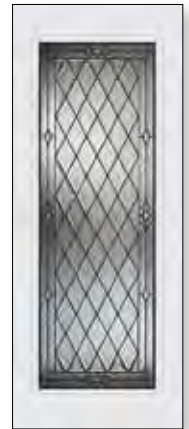

SMO00
with 2264
Canterbury