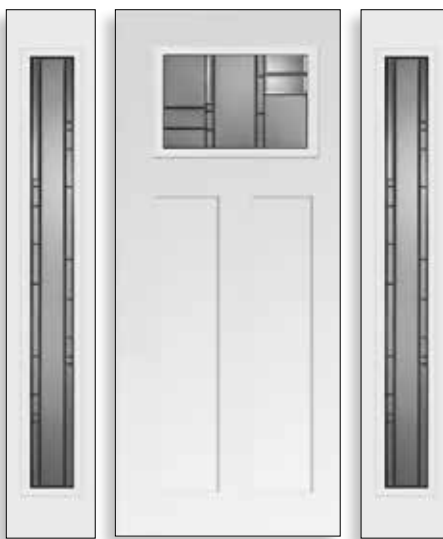

O764 / 2215 / O764