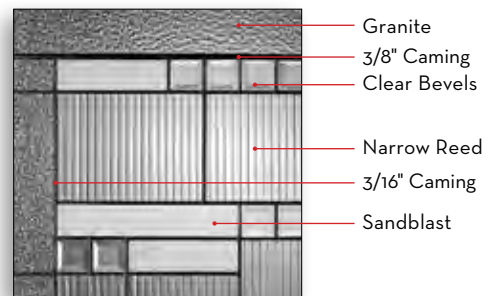

Patina

PRIVACY 8

● Privacy Guide. See pages 4 and 5.