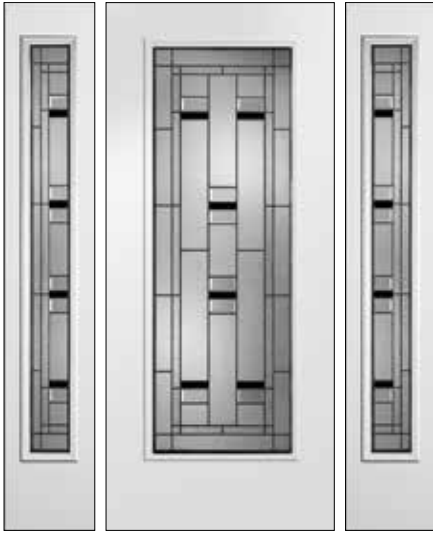

O764 / 2264 / O764