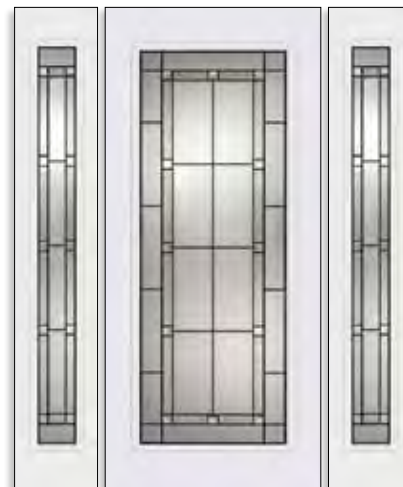

O764 / 2264 / O764