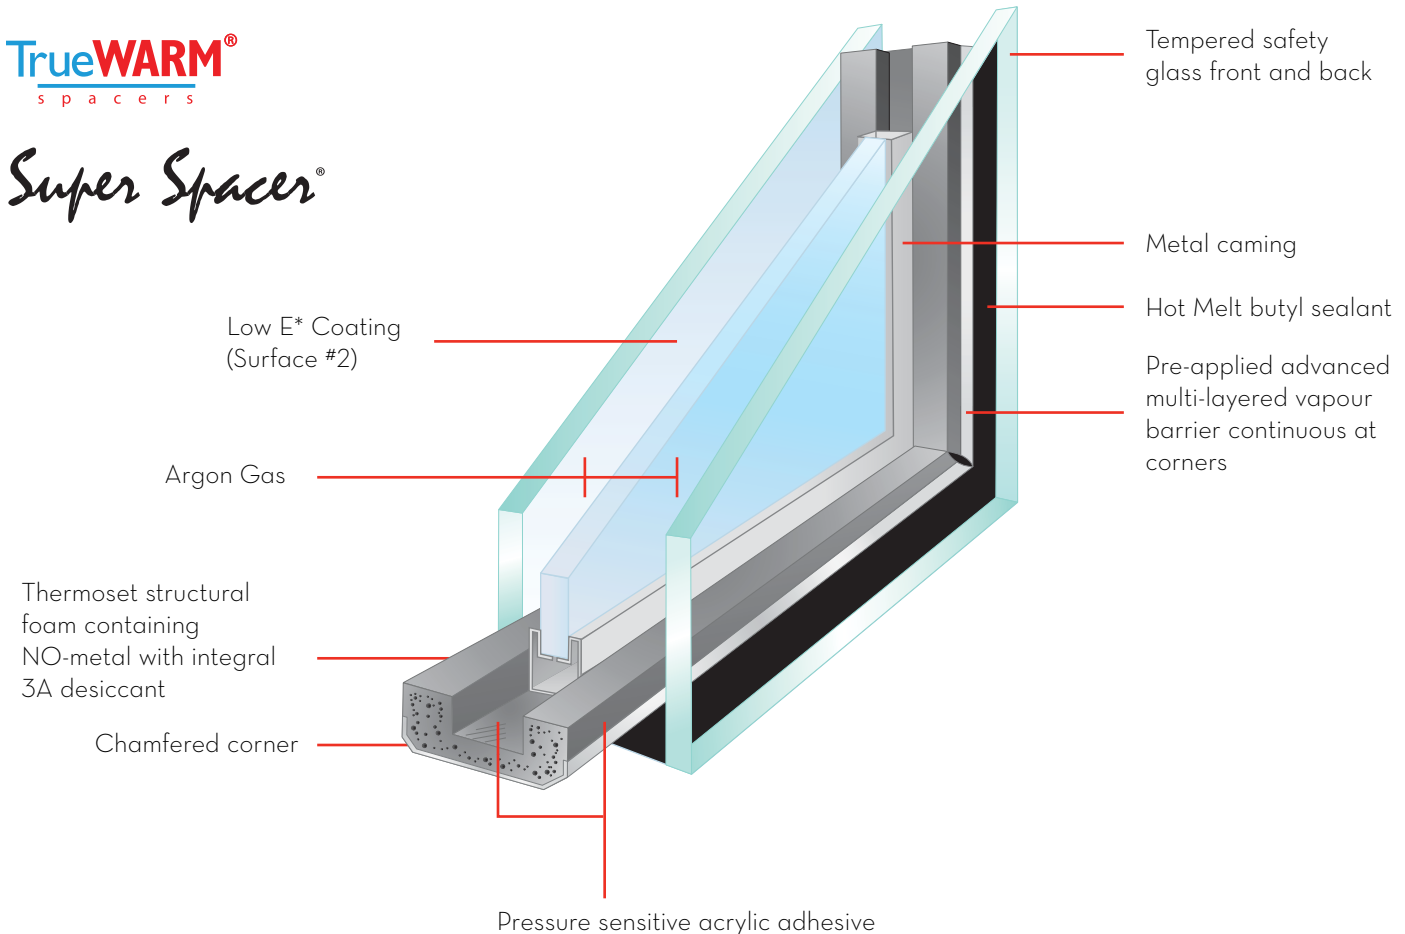

INSULATING SYSTEM

All Trimlite Decorative Doorlites are made with Super Spacer® Cushion Edge™, a flexible, U-shaped, silicone foam tape product used to wrap around and cushion our center decorative panel. Featuring a vapor barrier backing, the product used in combination with Hot Melt butyl, provides a superior Warm-Edge seal.

PERFORMANCE FEATURES

- Warm-Edge Benefits: Superior silicone foam insulation, low thermal conductivity
- Silicone Foam Features: Excellent UV resistance and extreme temperature performance
- Dual-Seal Performance: Chamfered corners for increased sealant depth
- Tempered Safety Glass for your piece of mind
- Low E* with Argon Gas for your comfort

All Trimlite Doorlites are certified by the National Accreditation and Management Institute, Inc. (NAMI).

All Trimlite products are energy tested. Consult your dealer for specific energy ratings.

Warranties: Our products are covered by separate limited warranties. Please contact your dealer for more information.

SuperSpacer®, TrueWarm® and Cushion Edge™ are all registered trademarks of QUANNEX BUILDING PRODUCTS.

*Our doorlites are available with Low E and Argon. However, some exceptions may apply. Contact your dealer for more details.