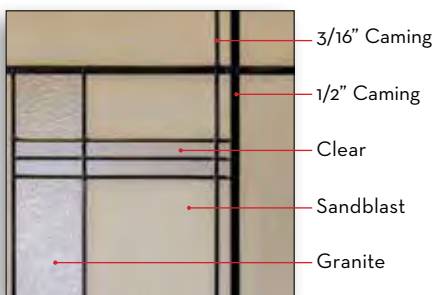

Shown in Patina

PRIVACY 7

● Privacy Guide. See pages 4 and 5.