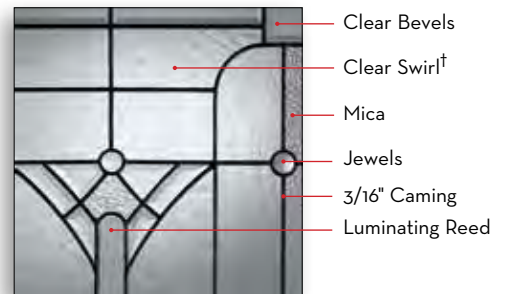

PRIVACY 5

● Privacy Guide. See pages 4 and 5.

† Swirl glass often contains small bubbles/surface imperfections. They are not considered defects. See page 6 for more information.

Patina

Manhattan

Glass Size: 2236
Door: Fiberglass SMO22