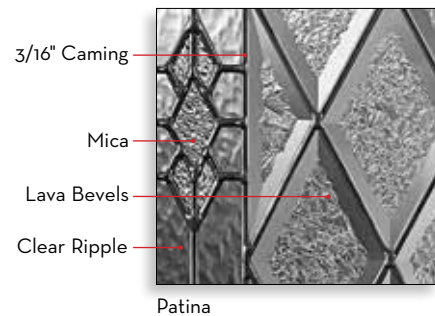

Patina

PRIVACY 8

● Privacy Guide. See pages 4 and 5.